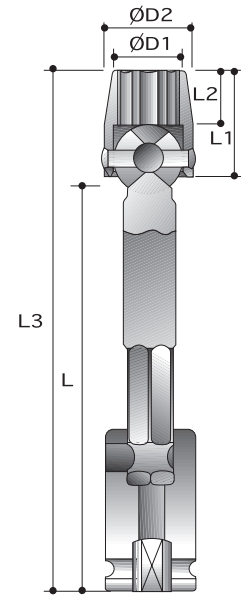

6-Point Universal Sockets - Extended Length

Order No.	size	D2	D1	L2	L1	L	L3
		mm	mm	mm	mm	mm	mm
P6222Q014	7/16"	22.2	15.9	10.3	23.8	75	101
P6222Q016	1/2"	22.2	17.5	11.9	25.4	75	103
P6222Q018	9/16"	22.2	19.1	13.5	27.0	75	105
P6222Q020	5/8"	25.4	21.4	15.9	30.2	75	108
P6222Q022	11/16"	25.4	25.4	17.5	31.8	75	110
P6222Q024	3/4"	31.8	26.2	16.3	34.9	75	114
P6222Q026	13/16"	31.8	28.6	16.3	34.9	75	114
P6222Q028	7/8"	31.8	31.8	16.3	34.9	75	114
P6222Q030	15/16"	31.8	34.9	16.3	34.9	75	114
P6222R014	7/16"	22.2	15.9	10.3	23.8	100	126
P6222R016	1/2"	22.2	17.5	11.9	25.4	100	128
P6222R018	9/16"	22.2	19.1	13.5	27.0	100	130
P6222R020	5/8"	25.4	21.4	15.9	30.2	100	133
P6222R022	11/16"	25.4	25.4	17.5	31.8	100	135
P6222R024	3/4"	31.8	26.2	16.3	34.9	100	139
P6222R026	13/16"	31.8	28.6	16.3	34.9	100	139
P6222R028	7/8"	31.8	31.8	16.3	34.9	100	139
P6222R030	15/16"	31.8	34.9	16.3	34.9	100	139
P6222S014	7/16"	22.2	15.9	10.3	23.8	150	176
P6222S016	1/2"	22.2	17.5	11.9	25.4	150	178
P6222S018	9/16"	22.2	19.1	13.5	27.0	150	180
P6222S020	5/8"	25.4	21.4	15.9	30.2	150	183
P6222S022	11/16"	25.4	25.4	17.5	31.8	150	185
P6222S024	3/4"	31.8	26.2	16.3	34.9	150	189
P6222S026	13/16"	31.8	28.6	16.3	34.9	150	189
P6222S028	7/8"	31.8	31.8	16.3	34.9	150	189
P6222S030	15/16"	31.8	34.9	16.3	34.9	150	189