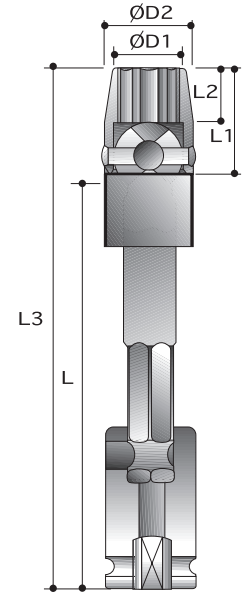

CAUTION: Always wear safety goggles when using impact equipment. Do not hold socket while in use.