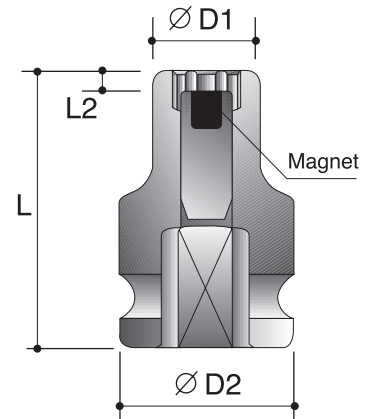

CAUTION: Always wear safety goggles when using impact equipment. Do not hold socket while in use.