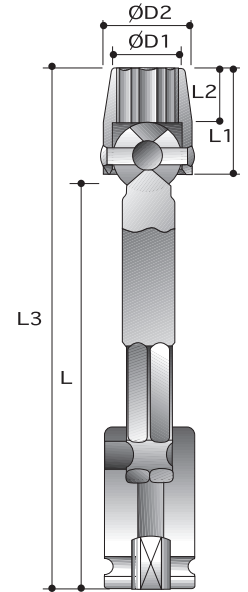

Order No.	size	D2	D1	L2	L1	L	L3
		mm	mm	mm	mm	mm	mm
P6221Q010	5/16"	19.1	11.1	7.9	19.1	75	96
P6221Q012	3/8"	19.1	14.3	9.5	20.6	75	98
P6221Q014	7/16"	22.2	15.9	10.3	23.8	75	101
P6221Q016	1/2"	22.2	17.5	11.9	25.4	75	103
P6221Q018	9/16"	22.2	19.1	13.5	27.0	75	105
P6221Q020	5/8"	25.4	21.4	15.9	30.2	75	108
P6221Q022	11/16"	25.4	25.4	17.5	31.8	75	110
P6221Q024	3/4"	31.8	26.2	16.3	34.9	75	114
P6221R010	5/16"	19.1	11.1	7.9	19.1	100	121
P6221R012	3/8"	19.1	14.3	9.5	20.6	100	123
P6221R014	7/16"	22.2	15.9	10.3	23.8	100	126
P6221R016	1/2"	22.2	17.5	11.9	25.4	100	128
P6221R018	9/16"	22.2	19.1	13.5	27.0	100	130
P6221R020	5/8"	25.4	21.4	15.9	30.2	100	133
P6221R022	11/16"	25.4	25.4	17.5	31.8	100	135
P6221R024	3/4"	31.8	26.2	16.3	34.9	100	139
P6221S010	5/16"	19.1	11.1	7.9	19.1	150	171
P6221S012	3/8"	19.1	14.3	9.5	20.6	150	173
P6221S014	7/16"	22.2	15.9	10.3	23.8	150	176
P6221S016	1/2"	22.2	17.5	11.9	25.4	150	178
P6221S018	9/16"	22.2	19.1	13.5	27.0	150	180
P6221S020	5/8"	25.4	21.4	15.9	30.2	150	183
P6221S022	11/16"	25.4	25.4	17.5	31.8	150	185
P6221S024	3/4"	31.8	26.2	16.3	34.9	150	189
P6221U010	5/16"	19.1	11.1	7.9	19.1	230	251
P6221U012	3/8"	19.1	14.3	9.5	20.6	230	253
P6221U014	7/16"	22.2	15.9	10.3	23.8	230	256
P6221U016	1/2"	22.2	17.5	11.9	25.4	230	258
P6221U018	9/16"	22.2	19.1	13.5	27.0	230	260
P6221U020	5/8"	25.4	21.4	15.9	30.2	230	263
P6221U022	11/16"	25.4	25.4	17.5	31.8	230	265
P6221U024	3/4"	31.8	26.2	16.3	34.9	230	269
P6221V010	5/16"	19.1	11.1	7.9	19.1	300	321
P6221V012	3/8"	19.1	14.3	9.5	20.6	300	323
P6221V014	7/16"	22.2	15.9	10.3	23.8	300	326
P6221V016	1/2"	22.2	17.5	11.9	25.4	300	328
P6221V018	9/16"	22.2	19.1	13.5	27.0	300	330
P6221V020	5/8"	25.4	21.4	15.9	30.2	300	333
P6221V022	11/16"	25.4	25.4	17.5	31.8	300	335
P6221V024	3/4"	31.8	26.2	16.3	34.9	300	339