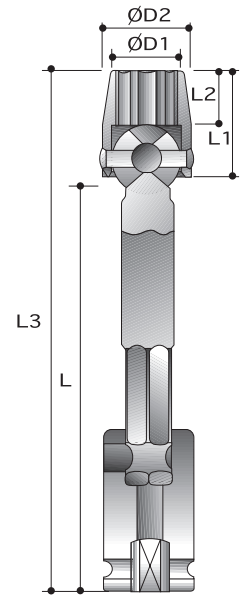

CAUTION: Always wear safety goggles when using impact equipment. Do not hold socket while in use.

3/8"

Power Sockets

12-Point Universal Sockets - Extended Length

Order No.	size	D2	D1	L2	L1	L	L3
		mm	mm	mm	mm	mm	mm
P6271Q008	8mm	19.1	11.1	7.9	19.1	75	96
P6271Q009	9mm	19.1	14.3	9.5	20.6	75	98
P6271Q010	10mm	19.1	15.1	9.5	20.6	75	98
P6271Q011	11mm	22.2	15.9	10.3	23.8	75	101
P6271Q012	12mm	22.2	17.5	10.3	23.8	75	101
P6271Q013	13mm	22.2	17.5	11.9	25.4	75	103
P6271Q014	14mm	22.2	19.1	13.5	27.0	75	105
P6271Q015	15mm	25.4	19.8	14.3	28.6	75	106
P6271Q016	16mm	25.4	21.4	15.9	30.2	75	108
P6271Q017	17mm	25.4	25.4	17.5	31.8	75	110
P6271Q018	18mm	25.4	25.4	17.5	31.8	75	110
P6271Q019	19mm	31.8	26.2	16.3	34.9	75	114
P6271R008	8mm	19.1	11.1	7.9	19.1	100	121
P6271R009	9mm	19.1	14.3	9.5	20.6	100	123
P6271R010	10mm	19.1	15.1	9.5	20.6	100	123
P6271R011	11mm	22.2	15.9	10.3	23.8	100	126
P6271R012	12mm	22.2	17.5	10.3	23.8	100	126
P6271R013	13mm	22.2	17.5	11.9	25.4	100	128
P6271R014	14mm	22.2	19.1	13.5	27.0	100	130
P6271R015	15mm	25.4	19.8	14.3	28.6	100	131
P6271R016	16mm	25.4	21.4	15.9	30.2	100	133
P6271R017	17mm	25.4	25.4	17.5	31.8	100	135
P6271R018	18mm	25.4	25.4	17.5	31.8	100	135
P6271R019	19mm	31.8	26.2	16.3	34.9	100	139
P6271S008	8mm	19.1	11.1	7.9	19.1	150	171
P6271S009	9mm	19.1	14.3	9.5	20.6	150	173
P6271S010	10mm	19.1	15.1	9.5	20.6	150	173
P6271S011	11mm	22.2	15.9	10.3	23.8	150	176
P6271S012	12mm	22.2	17.5	10.3	23.8	150	176
P6271S013	13mm	22.2	17.5	11.9	25.4	150	178
P6271S014	14mm	22.2	19.1	13.5	27.0	150	180
P6271S015	15mm	25.4	19.8	14.3	28.6	150	181
P6271S016	16mm	25.4	21.4	15.9	30.2	150	183
P6271S017	17mm	25.4	25.4	17.5	31.8	150	185
P6271S018	18mm	25.4	25.4	17.5	31.8	150	185
P6271S019	19mm	31.8	26.2	16.3	34.9	150	189