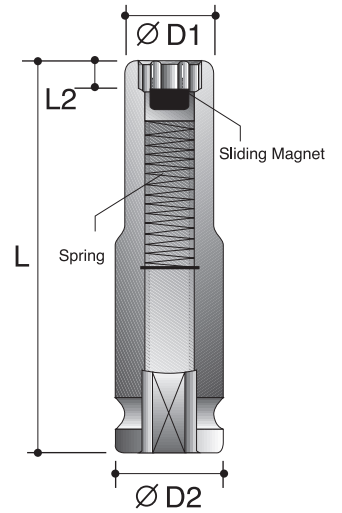

**CAUTION:** Always wear safety goggles when using impact equipment. Do not hold socket while in use.

1/4"

Surface Drive Power Sockets

6-Point Sockets - Deep - With Slide Magnetic

Order No.	size	D2	D1	L2	L
		mm	mm	mm	mm
P6340S006	3/16"	13	8.5	6	50
P6340S007	7/32"	13	9.5	6	50
P6340S008	1/4"	13	10.3	7	50
P6340S009	9/32"	13	11.3	7	50
P6340S010	5/16"	13	12.5	9	50
P6340S011	11/32"	13	13.8	9	50
P6340S012	3/8"	13	15	9	50
P6340S014	7/16"	13	16.3	9	50
P6340S016	1/2"	13	18.8	9	50
P6340S018	9/16"	13	20	9	50
<hr/>					
P6340R050	5mm	13	8.8	6	50
P6340R055	5.5mm	13	9.5	6	50
P6340R060	6mm	13	10	7	50
P6340R070	7mm	13	11.3	7	50
P6340R080	8mm	13	12.5	9	50
P6340R090	9mm	13	13.8	9	50
P6340R100	10mm	13	15	9	50
P6340R110	11mm	13	16.3	9	50
P6340R120	12mm	13	17	9	50
P6340R130	13mm	13	18.8	9	50
P6340R140	14mm	13	20	9	50
P6340R150	15mm	13	21	9	50

3/8"~1"

Power Extension Bars

Order No.			D2	L	Male end
			mm	mm	Type
P64511125	3/8"	3/8"	19	125	Steel Ball Retainer
P64511250	3/8"	3/8"	19	250	Steel Ball Retainer
P64512125	3/8"	3/8"	19	125	Pin Hole
P64512250	3/8"	3/8"	19	250	Pin Hole
P64514125	3/8"	3/8"	19	125	Lock Pin Retainer
P64514250	3/8"	3/8"	19	250	Lock Pin Retainer
P64521125	1/2"	1/2"	25	125	Steel Ball Retainer
P64521250	1/2"	1/2"	25	250	Steel Ball Retainer
P64522125	1/2"	1/2"	25	125	Pin Hole
P64522250	1/2"	1/2"	25	250	Pin Hole
P64524125	1/2"	1/2"	25	125	Lock Pin Retainer
P64524250	1/2"	1/2"	25	250	Lock Pin Retainer
P64541200	3/4"	3/4"	44	200	Steel Ball Retainer
P64542200	3/4"	3/4"	44	200	Pin Hole
P64544200	3/4"	3/4"	44	200	Lock Pin Retainer
P64551200	1"	1"	54	200	Steel Ball Retainer
P64552200	1"	1"	54	200	Pin Hole
P64554200	1"	1"	54	200	Lock Pin Retainer