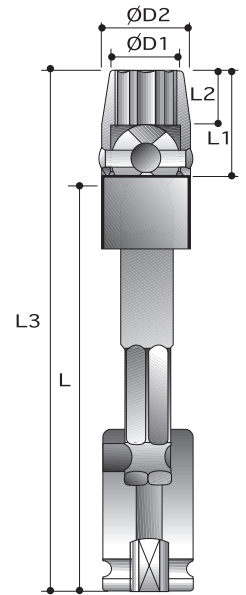

12-Point Universal Sockets - Tension Type - Extended Length

Order No.	size	D2	D1	L2	L1	L	L3
		mm	mm	mm	mm	mm	mm
P6271US08	8mm	19.1	11.1	7.9	19.1	230	251
P6271US09	9mm	19.1	14.3	9.5	20.6	230	253
P6271US10	10mm	19.1	15.1	9.5	20.6	230	253
P6271US11	11mm	22.2	15.9	10.3	23.8	230	256
P6271US12	12mm	22.2	17.5	10.3	23.8	230	256
P6271US13	13mm	22.2	17.5	11.9	25.4	230	258
P6271US14	14mm	22.2	19.1	13.5	27.0	230	260
P6271US15	15mm	25.4	19.8	14.3	28.6	230	261
P6271US16	16mm	25.4	21.4	15.9	30.2	230	263
P6271US17	17mm	25.4	25.4	17.5	31.8	230	265
P6271US18	18mm	25.4	25.4	17.5	31.8	230	265
P6271US19	19mm	31.8	26.2	16.3	34.9	230	269
P6271VS08	8mm	19.1	11.1	7.9	19.1	300	321
P6271VS09	9mm	19.1	14.3	9.5	20.6	300	323
P6271VS10	10mm	19.1	15.1	9.5	20.6	300	323
P6271VS11	11mm	22.2	15.9	10.3	23.8	300	326
P6271VS12	12mm	22.2	17.5	10.3	23.8	300	326
P6271VS13	13mm	22.2	17.5	11.9	25.4	300	328
P6271VS14	14mm	22.2	19.1	13.5	27.0	300	330
P6271VS15	15mm	25.4	19.8	14.3	28.6	300	331
P6271VS16	16mm	25.4	21.4	15.9	30.2	300	333
P6271VS17	17mm	25.4	25.4	17.5	31.8	300	335
P6271VS18	18mm	25.4	25.4	17.5	31.8	300	335
P6271VS19	19mm	31.8	26.2	16.3	34.9	300	339