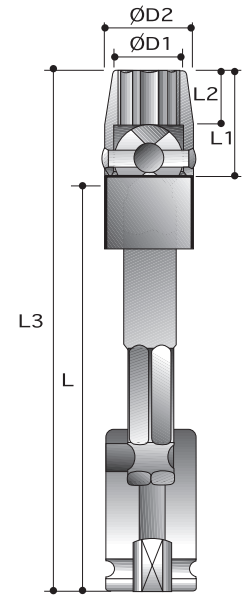

CAUTION: Always wear safety goggles when using impact equipment. Do not hold socket while in use.