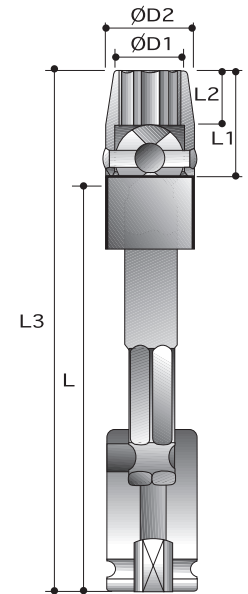

Order No.	size	D2	D1	L2	L1	L	L3
		mm	mm	mm	mm	mm	mm
P6271QS08	8mm	19.1	11.1	7.9	19.1	75	96
P6271QS09	9mm	19.1	14.3	9.5	20.6	75	98
P6271QS10	10mm	19.1	15.1	9.5	20.6	75	98
P6271QS11	11mm	22.2	15.9	10.3	23.8	75	101
P6271QS12	12mm	22.2	17.5	10.3	23.8	75	101
P6271QS13	13mm	22.2	17.5	11.9	25.4	75	103
P6271QS14	14mm	22.2	19.1	13.5	27.0	75	105
P6271QS15	15mm	25.4	19.8	14.3	28.6	75	106
P6271QS16	16mm	25.4	21.4	15.9	30.2	75	108
P6271QS17	17mm	25.4	25.4	17.5	31.8	75	110
P6271QS18	18mm	25.4	25.4	17.5	31.8	75	110
P6271QS19	19mm	31.8	26.2	16.3	34.9	75	114
P6271RS08	8mm	19.1	11.1	7.9	19.1	100	121
P6271RS09	9mm	19.1	14.3	9.5	20.6	100	123
P6271RS10	10mm	19.1	15.1	9.5	20.6	100	123
P6271RS11	11mm	22.2	15.9	10.3	23.8	100	126
P6271RS12	12mm	22.2	17.5	10.3	23.8	100	126
P6271RS13	13mm	22.2	17.5	11.9	25.4	100	128
P6271RS14	14mm	22.2	19.1	13.5	27.0	100	130
P6271RS15	15mm	25.4	19.8	14.3	28.6	100	131
P6271RS16	16mm	25.4	21.4	15.9	30.2	100	133
P6271RS17	17mm	25.4	25.4	17.5	31.8	100	135
P6271RS18	18mm	25.4	25.4	17.5	31.8	100	135
P6271RS19	19mm	31.8	26.2	16.3	34.9	100	139
P6271SS08	8mm	19.1	11.1	7.9	19.1	150	171
P6271SS09	9mm	19.1	14.3	9.5	20.6	150	173
P6271SS10	10mm	19.1	15.1	9.5	20.6	150	173
P6271SS11	11mm	22.2	15.9	10.3	23.8	150	176
P6271SS12	12mm	22.2	17.5	10.3	23.8	150	176
P6271SS13	13mm	22.2	17.5	11.9	25.4	150	178
P6271SS14	14mm	22.2	19.1	13.5	27.0	150	180
P6271SS15	15mm	25.4	19.8	14.3	28.6	150	181
P6271SS16	16mm	25.4	21.4	15.9	30.2	150	183
P6271SS17	17mm	25.4	25.4	17.5	31.8	150	185
P6271SS18	18mm	25.4	25.4	17.5	31.8	150	185
P6271SS19	19mm	31.8	26.2	16.3	34.9	150	189