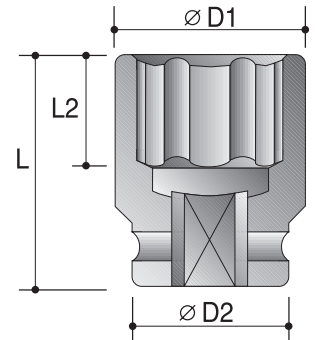

6-Point Sockets - Deep

Order No.	size	D2	D1	L2	L
		mm	mm	mm	mm
P60012008	1/4"	19	11	5	63
P60012010	5/16"	19	12.5	12	63
P60012012	3/8"	19	14.5	12	65
P60012014	7/16"	19	17	25	65
P60012016	1/2"	19	19	25	65
P60012018	9/16"	20	20	25	65
P60012020	5/8"	24	24	25	65
P60012022	11/16"	24	24	25	65
P60012024	3/4"	26	26	25	65
P60012026	13/16"	28	28	25	65
P60012028	7/8"	30	30	25	65
P60511006	6mm	19	11.5	4	55
P60511007	7mm	19	12.5	4	55
P60511008	8mm	19	14	4	55
P60511009	9mm	19	15	5	55
P60511010	10mm	19	16.5	5	55
P60511011	11mm	19	17.5	6	55
P60511012	12mm	19	19	6	55
P60511013	13mm	22	20	6	55
P60511014	14mm	22	21.5	7	55
P60511015	15mm	22	22	7	55
P60511016	16mm	22	24	7	55
P60511017	17mm	22	25	7	55
P60511018	18mm	22	26	8	55
P60511019	19mm	22	27.5	8	55
P60512020	20mm	22	28	25	65
P60512021	21mm	22	30	25	65
P60512022	22mm	23	32	25	65