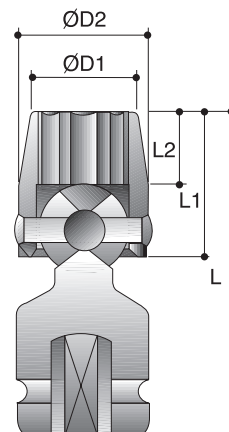

12-Point Universal Sockets

Order No.	size	D2	D1	L2	L1	L
		mm	mm	mm	mm	mm
P6261H010	5/16"	19.1	11.1	7.9	19.1	46
P6261H012	3/8"	19.1	14.3	9.5	20.6	48
P6261H014	7/16"	22.2	15.9	10.3	23.8	51
P6261H016	1/2"	22.2	17.5	11.9	25.4	52
P6261H018	9/16"	22.2	19.1	13.5	27	54
P6261H020	5/8"	25.4	21.4	15.9	30.2	58
P6261H022	11/16"	25.4	25.4	17.5	31.8	59
P6261H024	3/4"	31.8	26.2	16.3	34.9	62
P6271H008	8mm	19.1	11.1	7.9	19.1	46
P6271H009	9mm	19.1	14.3	9.5	20.6	48
P6271H010	10mm	19.1	15.1	9.5	20.6	48
P6271H011	11mm	22.2	15.9	10.3	23.8	51
P6271H012	12mm	22.2	17.5	10.3	23.8	51
P6271H013	13mm	22.2	17.5	11.9	25.4	52
P6271H014	14mm	22.2	19.1	13.5	27	54
P6271H015	15mm	25.4	19.8	14.3	28.6	56
P6271H016	16mm	25.4	21.4	15.9	30.2	58
P6271H017	17mm	25.4	25.4	17.5	31.8	59
P6271H018	18mm	25.4	25.4	17.5	31.8	59
P6271H019	19mm	31.8	26.2	16.3	34.9	62