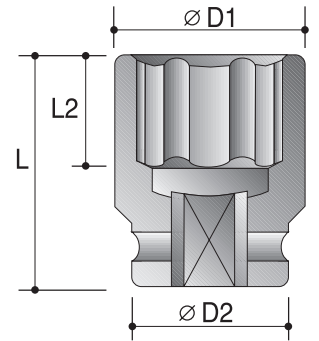

CAUTION: Always wear safety goggles when using impact equipment. Do not hold socket while in use.

1/4"

Surface Drive Power Sockets

6-Point Sockets - Deep

Order No.	size	D2	D1	L2	L
		mm	mm	mm	mm
P63402006	3/16"	13	8.5	6	50
P63402007	7/32"	13	9.5	6	50
P63402008	1/4"	13	10.3	7	50
P63402009	9/32"	13	11.3	7	50
P63402010	5/16"	13	12.5	9	50
P63402011	11/32"	13	13.8	9	50
P63402012	3/8"	13	15	9	50
P63402014	7/16"	13	16.3	9	50
P63402016	1/2"	13	18.8	9	50
P63402018	9/16"	13	20	9	50
<hr/>					
P63407040	4mm	13	7.6	4	50
P63407045	4.5mm	13	8.2	6	50
P63407050	5mm	13	8.8	6	50
P63407055	5.5mm	13	9.5	6	50
P63407060	6mm	13	10	7	50
P63407070	7mm	13	11.3	7	50
P63407080	8mm	13	12.5	9	50
P63407090	9mm	13	13.8	9	50
P63407100	10mm	13	15	9	50
P63407110	11mm	13	16.3	9	50
P63407120	12mm	13	17	9	50
P63407130	13mm	13	18.8	9	50
P63407140	14mm	13	20	9	50
P63407150	15mm	13	21	9	50