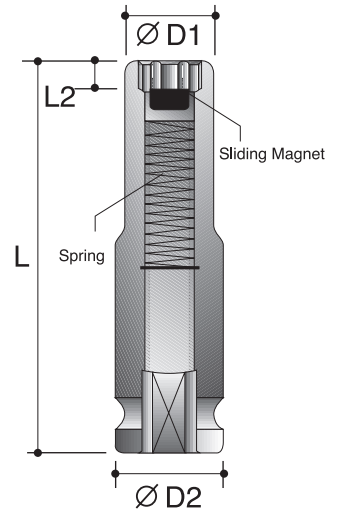

1/2"

Power Sockets

12-Point Sockets - Deep - With Slide Magnetic

Order No.	size	D2	D1	L2	L
		mm	mm	mm	mm
P6582S010	5/16"	25	15	6	83
P6582S012	3/8"	25	17	6	83
P6582S014	7/16"	25	19	8	83
P6582S016	1/2"	25	21	9	83
P6582S018	9/16"	25	22.5	11	83
P6582S020	5/8"	28	25	11	83
P6582S022	11/16"	30	27	11	83
P6582S024	3/4"	30	29	13	83
P6582S026	13/16"	30	31	15	83
P6582S028	7/8"	30	32.5	15	90
P6582S030	15/16"	30	35	18	90
P6582S100	1"	30	37	18	90

P6582R008	8mm	25	15	6	83
P6582R009	9mm	25	16	6	83
P6582R010	10mm	25	17.5	7	83
P6582R011	11mm	25	19	8	83
P6582R012	12mm	25	20	9	83
P6582R013	13mm	25	21	9	83
P6582R014	14mm	25	22.5	11	83
P6582R015	15mm	30	23.5	11	83
P6582R016	16mm	30	25	11	83
P6582R017	17mm	30	26.5	11	83
P6582R018	18mm	30	27.5	13	83
P6582R019	19mm	30	29	13	83
P6582R020	20mm	30	30	13	83
P6582R021	21mm	30	31	15	83
P6582R022	22mm	30	32.5	15	90
P6582R024	24mm	30	35	18	90