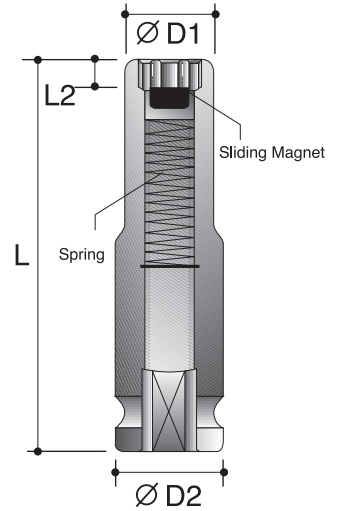

3/8"

Power Sockets

12-Point Sockets - Deep - With Slide Magnetic

Order No.	size	D2	D1	L2	L
		mm	mm	mm	mm
P6581S008	1/4"	19	11	4	55
P6581S010	5/16"	19	13	4	55
P6581S012	3/8"	19	15	5	55
P6581S014	7/16"	19	17.5	6	55
P6581S016	1/2"	20	20	6	55
P6581S018	9/16"	22	21.5	7	55
P6581S020	5/8"	22	24	7	55
P6581S022	11/16"	22	25.5	7	55
P6581S024	3/4"	22	27.5	8	55
P6581R006	6mm	19	11	4	55
P6581R007	7mm	19	12	4	55
P6581R008	8mm	19	13	4	55
P6581R009	9mm	19	15	4	55
P6581R010	10mm	19	16.5	5	55
P6581R011	11mm	19	17.5	6	55
P6581R012	12mm	20	19	6	55
P6581R013	13mm	22	20	6	55
P6581R014	14mm	22	21.5	6	55
P6581R015	15mm	22	22	7	55
P6581R016	16mm	22	24	7	55
P6581R017	17mm	22	25	7	55
P6581R018	18mm	22	26	8	55
P6581R019	19mm	22	27.5	8	55