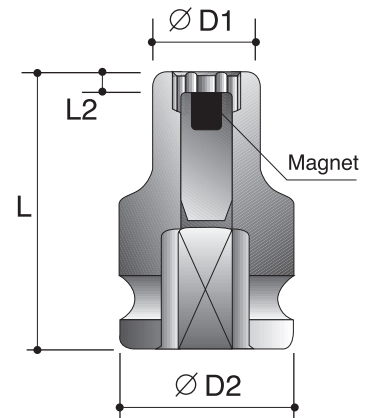

CAUTION: Always wear safety goggles when using impact equipment. Do not hold socket while in use.