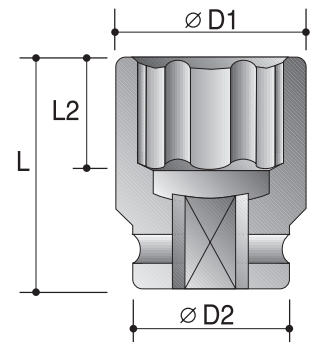

1/4"

Power Sockets

6-Point Sockets - Deep

Order No.	size	D2	D1	L2	L
		mm	mm	mm	mm
P60402006	3/16"	13	8.5	6	50
P60402007	7/32"	13	9.5	6	50
P60402008	1/4"	13	10.3	7	50
P60402009	9/32"	13	11.3	7	50
P60402010	5/16"	13	12.5	9	50
P60402011	11/32"	13	13.8	9	50
P60402012	3/8"	13	15	9	50
P60402014	7/16"	13	16.3	9	50
P60402016	1/2"	13	18.8	9	50
<hr/>					
P60502040	4mm	13	7.6	4	50
P60502045	4.5mm	13	8.2	6	50
P60502050	5mm	13	8.8	6	50
P60502055	5.5mm	13	9.5	6	50
P60502060	6mm	13	10	7	50
P60502070	7mm	13	11.3	7	50
P60502080	8mm	13	12.5	9	50
P60502090	9mm	13	13.8	9	50
P60502100	10mm	13	15	9	50
P60502110	11mm	13	16.3	9	50
P60502120	12mm	13	17	9	50
P60502130	13mm	13	18.8	9	50

**CAUTION:** Always wear safety goggles when using impact equipment. Do not hold socket while in use.

**6-Point Sockets**

Order No.	size	D2	D1	L2	L
		mm	mm	mm	mm
P60010008	1/4"	19	11	4	30
P60010010	5/16"	19	12.5	8	30
P60010012	3/8"	19	14.5	8	30
P60010014	7/16"	19	17	9	30
P60010016	1/2"	19	19	9	30
P60010018	9/16"	20	20	9	30
P60010020	5/8"	24	24	11	30
P60010022	11/16"	24	24	11	30
P60010024	3/4"	26	26	11	30
P60010026	13/16"	28	28	13	30
P60010028	7/8"	30	30	13	30
<hr/>					
P61110006	6mm	19	10.5	4	30
P61110007	7mm	19	11.5	8	30
P61110008	8mm	19	12.5	8	30
P61110009	9mm	19	14	8	30
P61110010	10mm	19	15	8	30
P61110011	11mm	19	17	9	30
P61110012	12mm	19	17.5	9	30
P61110013	13mm	19	19	9	30
P61110014	14mm	20	20	9	30
<hr/>					
P60510006	6mm	19	11	4	30
P60510007	7mm	19	12.5	8	30
P60510008	8mm	19	13.8	8	30
P60510009	9mm	19	15	8	30
P60510010	10mm	19	16	8	30
P60510011	11mm	19	17.5	9	30
P60510012	12mm	19	19	9	30
P60510013	13mm	22	20	9	30
P60510014	14mm	22	21	9	30
P60510015	15mm	22	22	11	30
P60510016	16mm	22	24	11	30
P60510017	17mm	22	25	11	30
P60510018	18mm	22	26	11	30
P60510019	19mm	22	27.5	11	30
P60510020	20mm	22	28	12	30
P60510021	21mm	22	30	13	30
P60510022	22mm	23	32	13	30