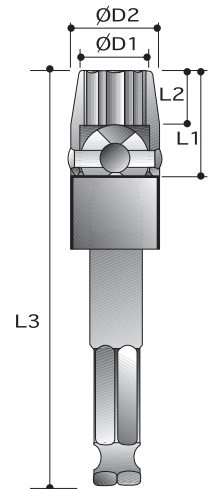

CAUTION: Always wear safety goggles when using impact equipment. Do not hold socket while in use.