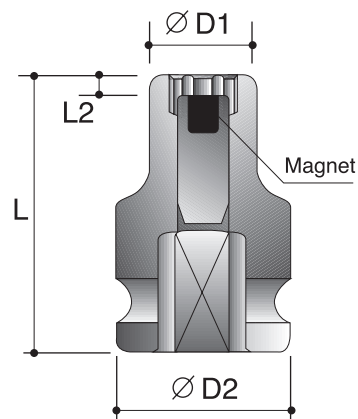

3/8"

Power Sockets

12-Point Sockets - Deep - With Slide Magnetic

Order No.	size	D2	D1	L2	L
		mm	mm	mm	mm
P6581S008	1/4"	19	11	4	55
P6581S010	5/16"	19	13	4	55
P6581S012	3/8"	19	15	5	55
P6581S014	7/16"	19	17.5	6	55
P6581S016	1/2"	20	20	6	55
P6581S018	9/16"	22	21.5	7	55
P6581S020	5/8"	22	24	7	55
P6581S022	11/16"	22	25.5	7	55
P6581S024	3/4"	22	27.5	8	55
<hr/>					
P6581R006	6mm	19	11	4	55
P6581R007	7mm	19	12	4	55
P6581R008	8mm	19	13	4	55
P6581R009	9mm	19	15	4	55
P6581R010	10mm	19	16.5	5	55
P6581R011	11mm	19	17.5	6	55
P6581R012	12mm	20	19	6	55
P6581R013	13mm	22	20	6	55
P6581R014	14mm	22	21.5	6	55
P6581R015	15mm	22	22	7	55
P6581R016	16mm	22	24	7	55
P6581R017	17mm	22	25	7	55
P6581R018	18mm	22	26	8	55
P6581R019	19mm	22	27.5	8	55

CAUTION: Always wear safety goggles when using impact equipment. Do not hold socket while in use.

1/2"

Power Sockets

12-Point Sockets - Deep - With Slide Magnetic

Order No.	size	D2	D1	L2	L
		mm	mm	mm	mm
P6582S010	5/16"	25	15	6	83
P6582S012	3/8"	25	17	6	83
P6582S014	7/16"	25	19	8	83
P6582S016	1/2"	25	21	9	83
P6582S018	9/16"	25	22.5	11	83
P6582S020	5/8"	28	25	11	83
P6582S022	11/16"	30	27	11	83
P6582S024	3/4"	30	29	13	83
P6582S026	13/16"	30	31	15	83
P6582S028	7/8"	30	32.5	15	90
P6582S030	15/16"	30	35	18	90
P6582S100	1"	30	37	18	90