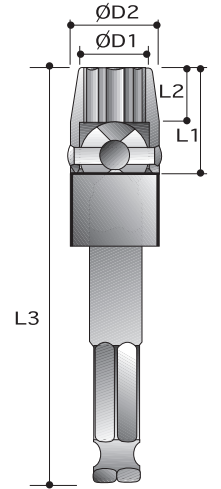

11mm - 7/16" Hex Drive

Power Sockets

6-Point Universal Sockets - Tension Type - Extended Length

Order No.	size	D2 mm	D1 mm	L2 mm	L1 mm	L3 mm
P62A85S10	5/16"	19.1	11.1	7.9	19.1	69
P62A85S12	3/8"	19.1	14.3	9.5	20.6	71
P62A85S14	7/16"	22.2	15.9	10.3	23.8	74
P62A85S16	1/2"	22.2	17.5	11.9	25.4	76
P62A85S18	9/16"	22.2	19.1	13.5	27.0	78
P62A85S20	5/8"	25.4	21.4	15.9	30.2	81
P62A85S22	11/16"	25.4	25.4	17.5	31.8	83
P62A85S24	3/4"	31.8	26.2	16.3	34.9	87
P62A85S26	13/16"	31.8	28.6	16.3	34.9	87
P62A85S28	7/8"	31.8	31.8	16.3	34.9	87
P62A85S30	15/16"	31.8	34.9	16.3	34.9	87
P62A86S10	5/16"	19.1	11.1	7.9	19.1	94
P62A86S12	3/8"	19.1	14.3	9.5	20.6	97
P62A86S14	7/16"	22.2	15.9	10.3	23.8	99
P62A86S16	1/2"	22.2	17.5	11.9	25.4	101
P62A86S18	9/16"	22.2	19.1	13.5	27.0	103
P62A86S20	5/8"	25.4	21.4	15.9	30.2	106
P62A86S22	11/16"	25.4	25.4	17.5	31.8	108
P62A86S24	3/4"	31.8	26.2	16.3	34.9	112
P62A86S26	13/16"	31.8	28.6	16.3	34.9	112
P62A86S28	7/8"	31.8	31.8	16.3	34.9	112
P62A86S30	15/16"	31.8	34.9	16.3	34.9	112
P62A87S10	5/16"	19.1	11.1	7.9	19.1	144
P62A87S12	3/8"	19.1	14.3	9.5	20.6	146
P62A87S14	7/16"	22.2	15.9	10.3	23.8	146
P62A87S16	1/2"	22.2	17.5	11.9	25.4	151
P62A87S18	9/16"	22.2	19.1	13.5	27.0	153
P62A87S20	5/8"	25.4	21.4	15.9	30.2	156
P62A87S22	11/16"	25.4	25.4	17.5	31.8	158
P62A87S24	3/4"	31.8	26.2	16.3	34.9	162
P62A87S26	13/16"	31.8	28.6	16.3	34.9	162
P62A87S28	7/8"	31.8	31.8	16.3	34.9	162
P62A87S30	15/16"	31.8	34.9	16.3	34.9	162