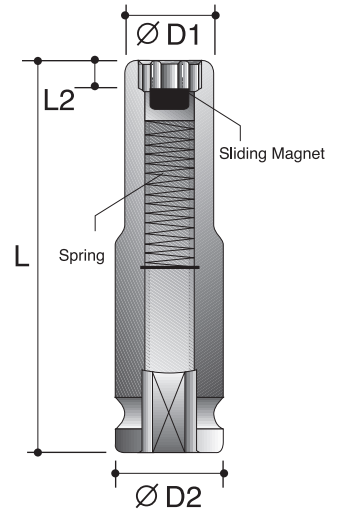

**CAUTION:** Always wear safety goggles when using impact equipment. Do not hold socket while in use.

1/4"

Power Sockets

6-Point Sockets - Deep - With Slide Magnetic

Order No.	size	D2	D1	L2	L
		mm	mm	mm	mm
P6040R006	3/16"	13	8.5	3	50
P6040R007	7/32"	13	9.5	3	50
P6040R008	1/4"	13	10.3	3	50
P6040R009	9/32"	13	11.3	3	50
P6040R010	5/16"	13	12.5	3	50
P6040R011	11/32"	13	13.8	4	50
P6040R012	3/8"	13	15	4	50
P6040R014	7/16"	13	16.3	5	50
P6040R016	1/2"	13	18.8	5	50
<hr/>					
P6050R050	5mm	13	8.8	3	50
P6050R055	5.5mm	13	9.5	3	50
P6050R060	6mm	13	10	3	50
P6050R070	7mm	13	11.3	3	50
P6050R080	8mm	13	12.5	3	50
P6050R090	9mm	13	13.8	4	50
P6050R100	10mm	13	15	4	50
P6050R110	11mm	13	16.3	5	50
P6050R120	12mm	13	17	5	50
P6050R130	13mm	13	18.8	5	50