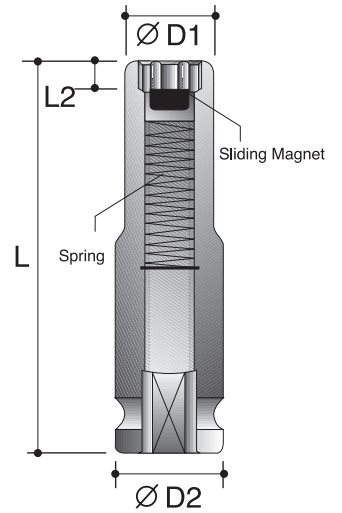

6-Point Sockets - Deep - With Slide Magnetic

Order No.	size	D2	D1	L2	L
		mm	mm	mm	mm
P6041R008	1/4"	19	12	3	55
P6041R010	5/16"	19	14	3	55
P6041R012	3/8"	19	15.7	4	55
P6041R014	7/16"	19	18	5	55
P6041R016	1/2"	19	20	5	55
P6041R018	9/16"	22	21.5	6	55
P6041R020	5/8"	22	24	6	55
P6041R022	11/16"	22	25.5	6	55
P6041R024	3/4"	22	27.5	7	55
P6051R006	6mm	19	11.5	3	55
P6051R007	7mm	19	12.5	3	55
P6051R008	8mm	19	14	3	55
P6051R009	9mm	19	15	4	55
P6051R010	10mm	19	16.5	4	55
P6051R011	11mm	19	17.5	5	55
P6051R012	12mm	19	19	5	55
P6051R013	13mm	22	20	5	55
P6051R014	14mm	22	21.5	6	55
P6051R015	15mm	22	22	6	55
P6051R016	16mm	22	24	6	55
P6051R017	17mm	22	25	6	55
P6051R018	18mm	22	26	7	55
P6051R019	19mm	22	27.5	7	55