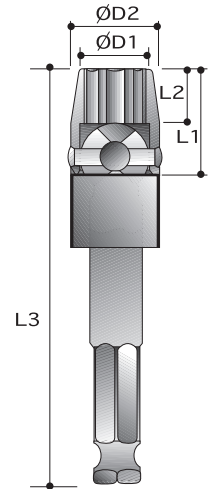

11mm - 7/16" Hex Drive

Power Sockets

12-Point Universal Sockets - Tension Type - Extended Length

Order No.	size	D2	D1	L2	L1	L3
		mm	mm	mm	mm	mm
P62C85S10	5/16"	19.1	11.1	7.9	19.1	69
P62C85S12	3/8"	19.1	14.3	9.5	20.6	71
P62C85S14	7/16"	22.2	15.9	10.3	23.8	74
P62C85S16	1/2"	22.2	17.5	11.9	25.4	76
P62C85S18	9/16"	22.2	19.1	13.5	27.0	78
P62C85S20	5/8"	25.4	21.4	15.9	30.2	81
P62C85S22	11/16"	25.4	25.4	17.5	31.8	83
P62C85S24	3/4"	31.8	26.2	16.3	34.9	87
P62C85S26	13/16"	31.8	28.6	16.3	34.9	87
P62C85S28	7/8"	31.8	31.8	16.3	34.9	87
P62C85S30	15/16"	31.8	34.9	16.3	34.9	87
P62C86S10	5/16"	19.1	11.1	7.9	19.1	94
P62C86S12	3/8"	19.1	14.3	9.5	20.6	97
P62C86S14	7/16"	22.2	15.9	10.3	23.8	99
P62C86S16	1/2"	22.2	17.5	11.9	25.4	101
P62C86S18	9/16"	22.2	19.1	13.5	27.0	103
P62C86S20	5/8"	25.4	21.4	15.9	30.2	106
P62C86S22	11/16"	25.4	25.4	17.5	31.8	108
P62C86S24	3/4"	31.8	26.2	16.3	34.9	112
P62C86S26	13/16"	31.8	28.6	16.3	34.9	112
P62C86S28	7/8"	31.8	31.8	16.3	34.9	112
P62C86S30	15/16"	31.8	34.9	16.3	34.9	112
P62C87S10	5/16"	19.1	11.1	7.9	19.1	144
P62C87S12	3/8"	19.1	14.3	9.5	20.6	146
P62C87S14	7/16"	22.2	15.9	10.3	23.8	146
P62C87S16	1/2"	22.2	17.5	11.9	25.4	151
P62C87S18	9/16"	22.2	19.1	13.5	27.0	153
P62C87S20	5/8"	25.4	21.4	15.9	30.2	156
P62C87S22	11/16"	25.4	25.4	17.5	31.8	158
P62C87S24	3/4"	31.8	26.2	16.3	34.9	162
P62C87S26	13/16"	31.8	28.6	16.3	34.9	162
P62C87S28	7/8"	31.8	31.8	16.3	34.9	162
P62C87S30	15/16"	31.8	34.9	16.3	34.9	162