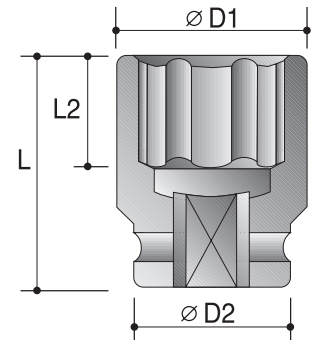

**CAUTION:** Always wear safety goggles when using impact equipment. Do not hold socket while in use.

3/8"

Surface Drive Power Sockets

6-Point Sockets - Deep

Order No.	size	D2	D1	L2	L
		mm	mm	mm	mm
P63412010	5/16"	19	13.8	12	80
P63412012	3/8"	19	15.5	12	80
P63412014	7/16"	19	17.5	25	80
P63412016	1/2"	22	20	25	80
P63412018	9/16"	22	22	25	80
P63412020	5/8"	22	24	25	80
P63412022	11/16"	22	26	25	80
P63412024	3/4"	22	28	25	80
<hr/>					
P63417008	8mm	19	13.8	12	80
P63417009	9mm	19	15	12	80
P63417010	10mm	19	16	12	80
P63417011	11mm	19	17.5	25	80
P63417012	12mm	19	19	25	80
P63417013	13mm	22	20	25	80
P63417014	14mm	22	22	25	80
P63417015	15mm	22	22	25	80
P63417016	16mm	22	24	25	80
P63417017	17mm	22	25	25	80
P63417018	18mm	22	26	25	80
P63417019	19mm	22	28	25	80

1/2"

Surface Drive Power Sockets

6-Point Sockets

Order No.	size	D2	D1	L2	L
		mm	mm	mm	mm
P63420012	3/8"	25	17	12	38
P63420014	7/16"	25	18.7	12	38
P63420016	1/2"	25	21	12	38
P63420018	9/16"	25	23	12	38
P63420020	5/8"	30	25	12	38
P63420022	11/16"	30	27	13	38
P63420024	3/4"	30	28.7	13	38
P63420026	13/16"	30	30	13	38
P63420028	7/8"	30	32	13	38
P63420030	15/16"	30	35	20	45
P63420100	1"	30	38	22	50
P63420102	1-1/16"	30	38.7	22	50
P63420104	1-1/8"	30	40	22	50
P63420106	1-3/16"	30	42	22	50
P63420108	1-1/4"	30	44	22	50
<hr/>					
P63425010	10mm	25	17.5	12	38
P63425011	11mm	25	18.7	12	38
P63425012	12mm	25	20	12	38
P63425013	13mm	25	21	12	38
P63425014	14mm	25	22.5	12	38
P63425015	15mm	30	23.7	12	38
P63425016	16mm	30	25	12	38
P63425017	17mm	30	26	13	38
P63425018	18mm	30	27.5	13	38
P63425019	19mm	30	28.7	13	38
P63425020	20mm	30	30	13	38
P63425021	21mm	30	30	13	38
P63425022	22mm	30	32	13	38
P63425024	24mm	30	35	20	45
P63425026	26mm	30	38	22	50
P63425027	27mm	30	38.7	22	50
P63425030	30mm	30	42	22	50
P63425032	32mm	30	44	22	50