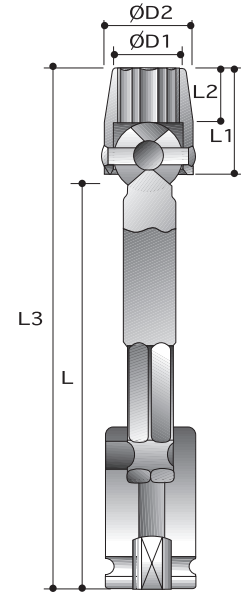

12-Point Universal Sockets - Extended Length

Order No.	size	D2	D1	L2	L1	L	L3
		mm	mm	mm	mm	mm	mm
P6271U008	8mm	19.1	11.1	7.9	19.1	230	251
P6271U009	9mm	19.1	14.3	9.5	20.6	230	253
P6271U010	10mm	19.1	15.1	9.5	20.6	230	253
P6271U011	11mm	22.2	15.9	10.3	23.8	230	256
P6271U012	12mm	22.2	17.5	10.3	23.8	230	256
P6271U013	13mm	22.2	17.5	11.9	25.4	230	258
P6271U014	14mm	22.2	19.1	13.5	27.0	230	260
P6271U015	15mm	25.4	19.8	14.3	28.6	230	261
P6271U016	16mm	25.4	21.4	15.9	30.2	230	263
P6271U017	17mm	25.4	25.4	17.5	31.8	230	265
P6271U018	18mm	25.4	25.4	17.5	31.8	230	265
P6271U019	19mm	31.8	26.2	16.3	34.9	230	269
P6271V008	8mm	19.1	11.1	7.9	19.1	300	321
P6271V009	9mm	19.1	14.3	9.5	20.6	300	323
P6271V010	10mm	19.1	15.1	9.5	20.6	300	323
P6271V011	11mm	22.2	15.9	10.3	23.8	300	326
P6271V012	12mm	22.2	17.5	10.3	23.8	300	326
P6271V013	13mm	22.2	17.5	11.9	25.4	300	328
P6271V014	14mm	22.2	19.1	13.5	27.0	300	330
P6271V015	15mm	25.4	19.8	14.3	28.6	300	331
P6271V016	16mm	25.4	21.4	15.9	30.2	300	333
P6271V017	17mm	25.4	25.4	17.5	31.8	300	335
P6271V018	18mm	25.4	25.4	17.5	31.8	300	335
P6271V019	19mm	31.8	26.2	16.3	34.9	300	339