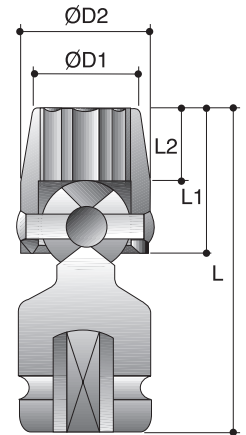

3/8"~1"

Power Extension Bars

Order No.			D2	L	Male end
			mm	mm	Type
P64511125	3/8"	3/8"	19	125	Steel Ball Retainer
P64511250	3/8"	3/8"	19	250	Steel Ball Retainer
P64512125	3/8"	3/8"	19	125	Pin Hole
P64512250	3/8"	3/8"	19	250	Pin Hole
P64514125	3/8"	3/8"	19	125	Lock Pin Retainer
P64514250	3/8"	3/8"	19	250	Lock Pin Retainer
P64521125	1/2"	1/2"	25	125	Steel Ball Retainer
P64521250	1/2"	1/2"	25	250	Steel Ball Retainer
P64522125	1/2"	1/2"	25	125	Pin Hole
P64522250	1/2"	1/2"	25	250	Pin Hole
P64524125	1/2"	1/2"	25	125	Lock Pin Retainer
P64524250	1/2"	1/2"	25	250	Lock Pin Retainer
P64541200	3/4"	3/4"	44	200	Steel Ball Retainer
P64542200	3/4"	3/4"	44	200	Pin Hole
P64544200	3/4"	3/4"	44	200	Lock Pin Retainer
P64551200	1"	1"	54	200	Steel Ball Retainer
P64552200	1"	1"	54	200	Pin Hole
P64554200	1"	1"	54	200	Lock Pin Retainer

Lock Pin Retainer

Pin Hole

Steel Ball Retainer

**CAUTION:** Always wear safety goggles when using impact equipment. Do not hold socket while in use.

**6-Point Universal Sockets**

Order No.	size	D2	D1	L2	L1	L
		mm	mm	mm	mm	mm
P6221H010	5/16"	19.1	11.1	7.9	19.1	46
P6221H012	3/8"	19.1	14.3	9.5	20.6	48
P6221H014	7/16"	22.2	15.9	10.3	23.8	51
P6221H016	1/2"	22.2	17.5	11.9	25.4	52
P6221H018	9/16"	22.2	19.1	13.5	27	54
P6221H020	5/8"	25.4	21.4	15.9	30.2	58
P6221H022	11/16"	25.4	25.4	17.5	31.8	59
P6221H024	3/4"	31.8	26.2	16.3	34.9	62
<hr/>						
P6231H008	8mm	19.1	11.1	7.9	19.1	46
P6231H009	9mm	19.1	14.3	9.5	20.6	48
P6231H010	10mm	19.1	15.1	9.5	20.6	48
P6231H011	11mm	22.2	15.9	10.3	23.8	51
P6231H012	12mm	22.2	17.5	10.3	23.8	51
P6231H013	13mm	22.2	17.5	11.9	25.4	52
P6231H014	14mm	22.2	19.1	13.5	27	54
P6231H015	15mm	25.4	19.8	14.3	28.6	56
P6231H016	16mm	25.4	21.4	15.9	30.2	58
P6231H017	17mm	25.4	25.4	17.5	31.8	59
P6231H018	18mm	25.4	25.4	17.5	31.8	59
P6231H019	19mm	31.8	26.2	16.3	34.9	62