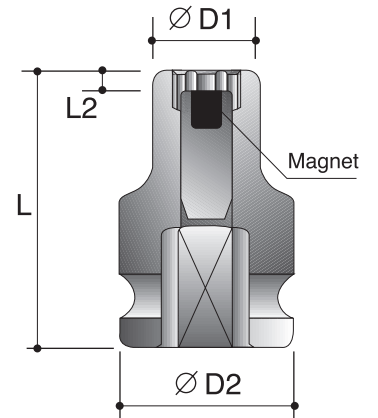

CAUTION: Always wear safety goggles when using impact equipment. Do not hold socket while in use.