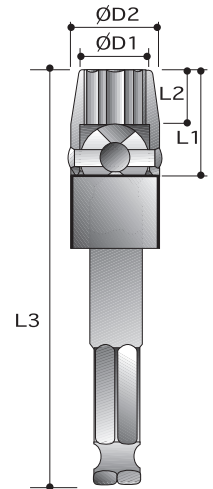

CAUTION: Always wear safety goggles when using impact equipment. Do not hold socket while in use.