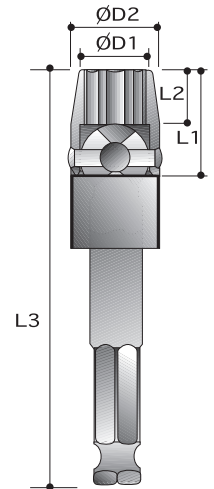

CAUTION: Always wear safety goggles when using impact equipment. Do not hold socket while in use.