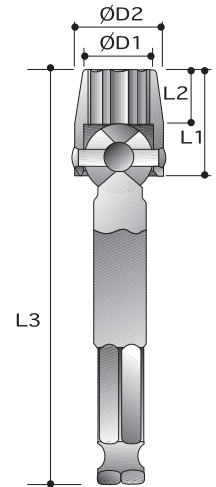

Order No.	size	D2	D1	L2	L1	L3
		mm	mm	mm	mm	mm
P62B85010	10mm	19.1	15.1	9.5	20.6	71
P62B85011	11mm	22.2	15.9	10.3	23.8	74
P62B85012	12mm	22.2	17.5	10.3	23.8	74
P62B85013	13mm	22.2	17.5	11.9	25.4	76
P62B85014	14mm	22.2	19.1	13.5	27.0	78
P62B85015	15mm	25.4	19.8	14.3	28.6	79
P62B85016	16mm	25.4	21.4	15.9	30.2	81
P62B85017	17mm	25.4	25.4	17.5	31.8	83
P62B85018	18mm	25.4	25.4	17.5	31.8	83
P62B85019	19mm	31.8	26.2	16.3	34.9	87
P62B85020	20mm	31.8	27.0	16.3	34.9	87
P62B85021	21mm	31.8	28.6	16.3	34.9	87
P62B85022	22mm	31.8	31.8	16.3	34.9	87
P62B85023	23mm	31.8	33.3	16.3	34.9	87
P62B85024	24mm	31.8	34.9	16.3	34.9	87
P62B86010	10mm	19.1	15.1	9.5	20.6	96
P62B86011	11mm	22.2	15.9	10.3	23.8	99
P62B86012	12mm	22.2	17.5	10.3	23.8	99
P62B86013	13mm	22.2	17.5	11.9	25.4	101
P62B86014	14mm	22.2	19.1	13.5	27.0	103
P62B86015	15mm	25.4	19.8	14.3	28.6	104
P62B86016	16mm	25.4	21.4	15.9	30.2	106
P62B86017	17mm	25.4	25.4	17.5	31.8	108
P62B86018	18mm	25.4	25.4	17.5	31.8	108
P62B86019	19mm	31.8	26.2	16.3	34.9	112
P62B86020	20mm	31.8	27.0	16.3	34.9	112
P62B86021	21mm	31.8	28.6	16.3	34.9	112
P62B86022	22mm	31.8	31.8	16.3	34.9	112
P62B86023	23mm	31.8	33.3	16.3	34.9	112
P62B86024	24mm	31.8	34.9	16.3	34.9	112
P62B87010	10mm	19.1	15.1	9.5	20.6	146
P62B87011	11mm	22.2	15.9	10.3	23.8	149
P62B87012	12mm	22.2	17.5	10.3	23.8	149
P62B87013	13mm	22.2	17.5	11.9	25.4	151
P62B87014	14mm	22.2	19.1	13.5	27.0	153
P62B87015	15mm	25.4	19.8	14.3	28.6	154
P62B87016	16mm	25.4	21.4	15.9	30.2	156
P62B87017	17mm	25.4	25.4	17.5	31.8	158
P62B87018	18mm	25.4	25.4	17.5	31.8	158
P62B87019	19mm	31.8	26.2	16.3	34.9	162
P62B87020	20mm	31.8	27.0	16.3	34.9	162
P62B87021	21mm	31.8	28.6	16.3	34.9	162
P62B87022	22mm	31.8	31.8	16.3	34.9	162
P62B87023	23mm	31.8	33.3	16.3	34.9	162
P62B87024	24mm	31.8	34.9	16.3	34.9	162