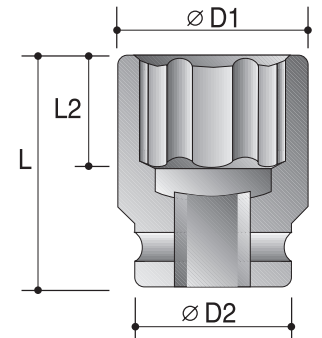

CAUTION: Always wear safety goggles when using impact equipment. Do not hold socket while in use.

1/2"

Surface Drive Power Sockets

6-Point Sockets - Deep

Order No.	size	D2	D1	L2	L
		mm	mm	mm	mm
P63422012	3/8"	25	17	14	83
P63422014	7/16"	25	18.7	14	83
P63422016	1/2"	25	21	14	83
P63422018	9/16"	25	23	17	83
P63422020	5/8"	30	25	17	83
P63422022	11/16"	30	27	17	83
P63422024	3/4"	30	28.7	19	83
P63422026	13/16"	30	30	24	83
P63422028	7/8"	30	32	24	90
P63422030	15/16"	30	35	24	90
P63422100	1"	30	38	24	90
P63422102	1-1/16"	30	38.7	24	90
P63422104	1-1/8"	30	40	24	90
P63422106	1-3/16"	30	42	24	90
P63422108	1-1/4"	30	44	24	90
<hr/>					
P63427010	10mm	25	17.5	14	83
P63427011	11mm	25	18.7	14	83
P63427012	12mm	25	20	14	83
P63427013	13mm	25	21	14	83
P63427014	14mm	25	22.5	17	83
P63427015	15mm	30	23.7	17	83
P63427016	16mm	30	25	17	83
P63427017	17mm	30	26	17	83
P63427018	18mm	30	27.5	17	83
P63427019	19mm	30	28.7	19	83
P63427020	20mm	30	30	19	83
P63427021	21mm	30	30	24	83
P63427022	22mm	30	32	24	90
P63427024	24mm	30	35	24	90
P63427026	26mm	30	38	24	90
P63427027	27mm	30	38.7	24	90
P63427030	30mm	30	42	24	90
P63427032	32mm	30	44	24	90