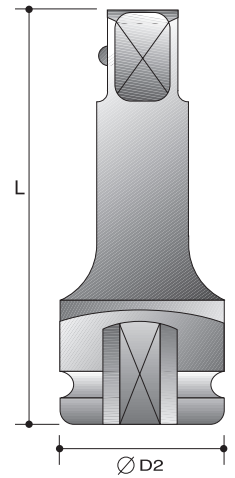

**CAUTION:** Always wear safety goggles when using impact equipment. Do not hold socket while in use.

1/4"

Surface Drive Power Sockets

6-Point Sockets - Deep - With Slide Magnetic

Order No.	size	D2	D1	L2	L
		mm	mm	mm	mm
P6340S006	3/16"	13	8.5	6	50
P6340S007	7/32"	13	9.5	6	50
P6340S008	1/4"	13	10.3	7	50
P6340S009	9/32"	13	11.3	7	50
P6340S010	5/16"	13	12.5	9	50
P6340S011	11/32"	13	13.8	9	50
P6340S012	3/8"	13	15	9	50
P6340S014	7/16"	13	16.3	9	50
P6340S016	1/2"	13	18.8	9	50
P6340S018	9/16"	13	20	9	50
<hr/>					
P6340R050	5mm	13	8.8	6	50
P6340R055	5.5mm	13	9.5	6	50
P6340R060	6mm	13	10	7	50
P6340R070	7mm	13	11.3	7	50
P6340R080	8mm	13	12.5	9	50
P6340R090	9mm	13	13.8	9	50
P6340R100	10mm	13	15	9	50
P6340R110	11mm	13	16.3	9	50
P6340R120	12mm	13	17	9	50
P6340R130	13mm	13	18.8	9	50
P6340R140	14mm	13	20	9	50
P6340R150	15mm	13	21	9	50

3/8"~1"

Power Extension Bars

Order No.			D2	L	Male end
			mm	mm	Type
P64511125	3/8"	3/8"	19	125	Steel Ball Retainer
P64511250	3/8"	3/8"	19	250	Steel Ball Retainer
P64512125	3/8"	3/8"	19	125	Pin Hole
P64512250	3/8"	3/8"	19	250	Pin Hole
P64514125	3/8"	3/8"	19	125	Lock Pin Retainer
P64514250	3/8"	3/8"	19	250	Lock Pin Retainer
P64521125	1/2"	1/2"	25	125	Steel Ball Retainer
P64521250	1/2"	1/2"	25	250	Steel Ball Retainer
P64522125	1/2"	1/2"	25	125	Pin Hole
P64522250	1/2"	1/2"	25	250	Pin Hole
P64524125	1/2"	1/2"	25	125	Lock Pin Retainer
P64524250	1/2"	1/2"	25	250	Lock Pin Retainer
P64541200	3/4"	3/4"	44	200	Steel Ball Retainer
P64542200	3/4"	3/4"	44	200	Pin Hole
P64544200	3/4"	3/4"	44	200	Lock Pin Retainer
P64551200	1"	1"	54	200	Steel Ball Retainer
P64552200	1"	1"	54	200	Pin Hole
P64554200	1"	1"	54	200	Lock Pin Retainer