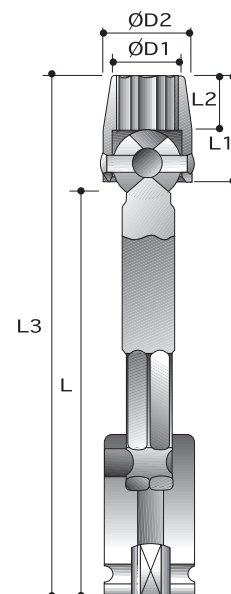

1/2"

Power Sockets

12-Point Universal Sockets - Extended Length

Order No.	size	D2 mm	D1 mm	L2 mm	L1 mm	L mm	L3 mm
P6272U011	11mm	22.2	15.9	10.3	23.8	230	256
P6272U012	12mm	22.2	17.5	10.3	23.8	230	256
P6272U013	13mm	22.2	17.5	11.9	25.4	230	258
P6272U014	14mm	22.2	19.1	13.5	27.0	230	260
P6272U015	15mm	25.4	19.8	14.3	28.6	230	261
P6272U016	16mm	25.4	21.4	15.9	30.2	230	263
P6272U017	17mm	25.4	25.4	17.5	31.8	230	265
P6272U018	18mm	25.4	25.4	17.5	31.8	230	265
P6272U019	19mm	31.8	26.2	16.3	34.9	230	269
P6272U020	20mm	31.8	27.0	16.3	34.9	230	269
P6272U021	21mm	31.8	28.6	16.3	34.9	230	269
P6272U022	22mm	31.8	31.8	16.3	34.9	230	269
P6272U023	23mm	31.8	33.3	16.3	34.9	230	269
P6272U024	24mm	31.8	34.9	16.3	34.9	230	269

P6272V011	11mm	22.2	15.9	10.3	23.8	300	326
P6272V012	12mm	22.2	17.5	10.3	23.8	300	326
P6272V013	13mm	22.2	17.5	11.9	25.4	300	328
P6272V014	14mm	22.2	19.1	13.5	27.0	300	330
P6272V015	15mm	25.4	19.8	14.3	28.6	300	331
P6272V016	16mm	25.4	21.4	15.9	30.2	300	333
P6272V017	17mm	25.4	25.4	17.5	31.8	300	335
P6272V018	18mm	25.4	25.4	17.5	31.8	300	335
P6272V019	19mm	31.8	26.2	16.3	34.9	300	339
P6272V020	20mm	31.8	27.0	16.3	34.9	300	339
P6272V021	21mm	31.8	28.6	16.3	34.9	300	339
P6272V022	22mm	31.8	31.8	16.3	34.9	300	339
P6272V023	23mm	31.8	33.3	16.3	34.9	300	339
P6272V024	24mm	31.8	34.9	16.3	34.9	300	339