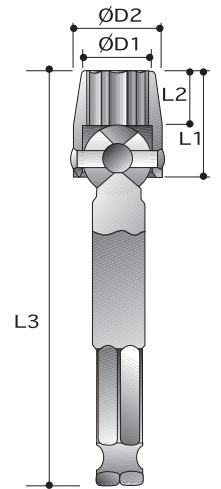

11mm - 7/16" Hex Drive

Power Sockets

6-Point Universal Sockets - Extended Length

Order No.	size	D2	D1	L2	L1	L3
		mm	mm	mm	mm	mm
P62A85010	5/16	19.1	11.1	7.9	19.1	69
P62A85012	3/8	19.1	14.3	9.5	20.6	71
P62A85014	7/16	22.2	15.9	10.3	23.8	74
P62A85016	1/2	22.2	17.5	11.9	25.4	76
P62A85018	9/16	22.2	19.1	13.5	27.0	78
P62A85020	5/8	25.4	21.4	15.9	30.2	81
P62A85022	11/16	25.4	25.4	17.5	31.8	83
P62A85024	3/4	31.8	26.2	16.3	34.9	87
P62A85026	13/16	31.8	28.6	16.3	34.9	87
P62A85028	7/8	31.8	31.8	16.3	34.9	87
P62A85030	15/16	31.8	34.9	16.3	34.9	87
P62A86010	5/16	19.1	11.1	7.9	19.1	94
P62A86012	3/8	19.1	14.3	9.5	20.6	97
P62A86014	7/16	22.2	15.9	10.3	23.8	99
P62A86016	1/2	22.2	17.5	11.9	25.4	101
P62A86018	9/16	22.2	19.1	13.5	27.0	103
P62A86020	5/8	25.4	21.4	15.9	30.2	106
P62A86022	11/16	25.4	25.4	17.5	31.8	108
P62A86024	3/4	31.8	26.2	16.3	34.9	112
P62A86026	13/16	31.8	28.6	16.3	34.9	112
P62A86028	7/8	31.8	31.8	16.3	34.9	112
P62A86030	15/16	31.8	34.9	16.3	34.9	112
P62A87010	5/16	19.1	11.1	7.9	19.1	144
P62A87012	3/8	19.1	14.3	9.5	20.6	146
P62A87014	7/16	22.2	15.9	10.3	23.8	146
P62A87016	1/2	22.2	17.5	11.9	25.4	151
P62A87018	9/16	22.2	19.1	13.5	27.0	153
P62A87020	5/8	25.4	21.4	15.9	30.2	156
P62A87022	11/16	25.4	25.4	17.5	31.8	158
P62A87024	3/4	31.8	26.2	16.3	34.9	162
P62A87026	13/16	31.8	28.6	16.3	34.9	162
P62A87028	7/8	31.8	31.8	16.3	34.9	162
P62A87030	15/16	31.8	34.9	16.3	34.9	162