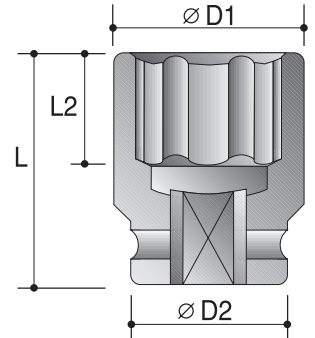

12-Point Sockets

Order No.	size	D2	D1	L2	L
		mm	mm	mm	mm
P65840020	5/8"	44	28	11	50
P65840022	11/16"	44	31.5	12	50
P65840024	3/4"	44	33	13	50
P65840026	13/16"	44	35	15	50
P65840028	7/8"	44	37	15	50
P65840030	15/16"	44	39	18	50
P65840100	1"	44	41	18	50
P65840102	1-1/16"	44	43	19	54
P65840104	1-1/8"	44	44.5	21	54
P65840106	1-3/16"	44	47	21	54
P65840108	1-1/4"	44	49	22	56
P65840110	1-5/16"	44	51	22	56
P65840112	1-3/8"	44	53	22	56
P65840114	1-7/16"	44	55	25	56
P65840116	1-1/2"	44	57	25	58
P65845016	16mm	44	28	11	50
P65845017	17mm	44	31	12	50
P65845018	18mm	44	32	13	50
P65845019	19mm	44	33	13	50
P65845020	20mm	44	34	14	50
P65845021	21mm	44	35	15	50
P65845022	22mm	44	37	15	50
P65845023	23mm	44	38	16	50
P65845024	24mm	44	39	18	50
P65845025	25mm	44	41	18	50
P65845026	26mm	44	42	18	50
P65845027	27mm	44	43	19	54
P65845028	28mm	44	44	19	54
P65845029	29mm	44	45	21	54
P65845030	30mm	44	47	21	54
P65845032	32mm	44	49	22	56
P65845033	33mm	44	51	22	56
P65845034	34mm	44	52	22	56
P65845035	35mm	44	53	22	56
P65845036	36mm	44	54	25	56
P65845038	38mm	44	57	25	58