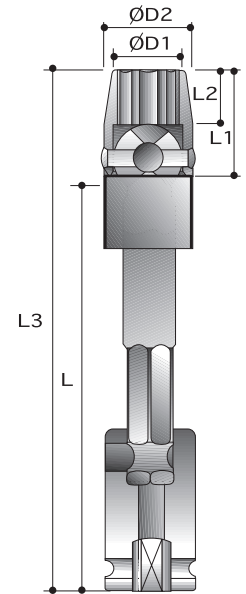

CAUTION: Always wear safety goggles when using impact equipment. Do not hold socket while in use.