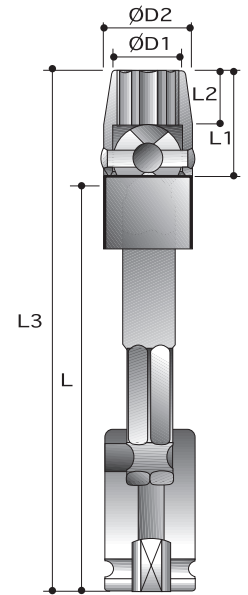

CAUTION: Always wear safety goggles when using impact equipment. Do not hold socket while in use.