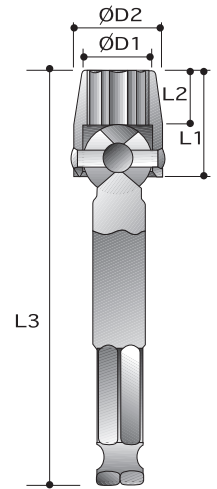

CAUTION: Always wear safety goggles when using impact equipment. Do not hold socket while in use.