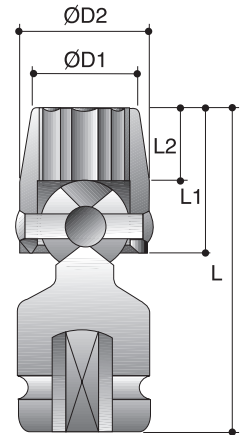

CAUTION: Always wear safety goggles when using impact equipment. Do not hold socket while in use.

1/2"

Power Sockets

12-Point Universal Sockets

Order No.	size	D2	D1	L2	L1	L
		mm	mm	mm	mm	mm
P6262H014	7/16"	22.2	15.9	10.3	23.8	57
P6262H016	1/2"	22.2	17.5	11.9	25.4	58
P6262H018	9/16"	22.2	19.1	13.5	27	60
P6262H020	5/8"	25.4	21.4	15.9	30.2	64
P6262H022	11/16"	25.4	25.4	17.5	31.8	66
P6262H024	3/4"	31.8	26.2	16.3	34.9	73
P6262H026	13/16"	31.8	28.6	16.3	34.9	73
P6262H028	7/8"	31.8	31.8	16.3	34.9	73
P6262H030	15/16"	31.8	34.9	16.3	34.9	73
<hr/>						
P6272H010	10mm	22.2	14.3	8.7	22.2	55
P6272H011	11mm	22.2	15.9	10.3	23.8	57
P6272H012	12mm	22.2	17.5	10.3	23.8	57
P6272H013	13mm	22.2	17.5	11.9	25.4	58
P6272H014	14mm	22.2	19.1	13.5	27	60
P6272H015	15mm	25.4	19.8	14.3	28.6	62
P6272H016	16mm	25.4	21.4	15.9	30.2	64
P6272H017	17mm	25.4	25.4	17.5	31.8	66
P6272H018	18mm	25.4	25.4	17.5	31.8	66
P6272H019	19mm	31.8	26.2	16.3	34.9	73
P6272H020	20mm	31.8	27	16.3	34.9	73
P6272H021	21mm	31.8	28.6	16.3	34.9	73
P6272H022	22mm	31.8	31.8	16.3	34.9	73
P6272H023	23mm	31.8	33.3	16.3	34.9	73
P6272H024	24mm	31.8	34.9	16.3	34.9	73