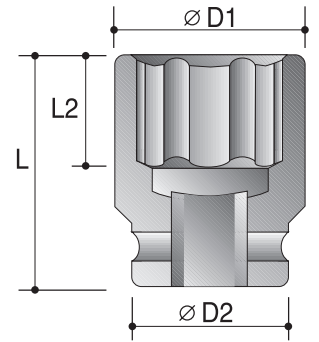

**CAUTION:** Always wear safety goggles when using impact equipment. Do not hold socket while in use.

1/2"

Power Sockets

12-Point Sockets - Deep

Order No.	size	D2	D1	L2	L
		mm	mm	mm	mm
P65822008	1/4"	25	13	5	83
P65822010	5/16"	25	15	6	83
P65822012	3/8"	25	17	6	83
P65822014	7/16"	25	19	8	83
P65822016	1/2"	25	21	9	83
P65822018	9/16"	25	22.5	11	83
P65822020	5/8"	28	25	11	83
P65822022	11/16"	30	27	11	83
P65822024	3/4"	30	29	13	83
P65822026	13/16"	30	31	15	83
P65822028	7/8"	30	32.5	15	90
P65822030	15/16"	30	35	18	90
P65822100	1"	30	37	18	90
P65822102	1-1/16"	30	39	19	90
P65822104	1-1/8"	30	41	19	90
P65822106	1-3/16"	30	42.5	21	90
P65822108	1-1/4"	30	45	22	90
<hr/>					
P65827006	6mm	25	13	5	83
P65827007	7mm	25	14	5	83
P65827008	8mm	25	15	6	83
P65827009	9mm	25	16	6	83
P65827010	10mm	25	17.5	7	83
P65827011	11mm	25	19	8	83
P65827012	12mm	25	20	9	83
P65827013	13mm	25	21	9	83
P65827014	14mm	25	22.5	11	83
P65827015	15mm	30	23.5	11	83
P65827016	16mm	30	25	11	83
P65827017	17mm	30	26.5	11	83
P65827018	18mm	30	27.5	13	83
P65827019	19mm	30	29	13	83
P65827020	20mm	30	30	13	83
P65827021	21mm	30	31	15	83
P65827022	22mm	30	32.5	15	90
P65827024	24mm	30	35	18	90
P65827026	26mm	30	38	18	90
P65827027	27mm	30	39	19	90
P65827030	30mm	30	42.5	21	90
P65827032	32mm	30	45	22	90