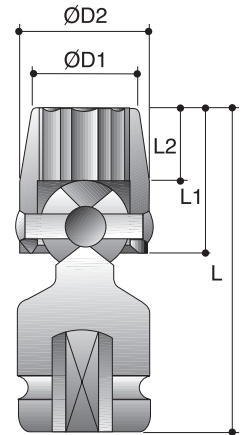

CAUTION: Always wear safety goggles when using impact equipment. Do not hold socket while in use.

1/2"

Power Sockets

6-Point Universal Sockets

Order No.	size	D2	D1	L2	L1	L
		mm	mm	mm	mm	mm
P6222H014	7/16"	22.2	15.9	10.3	23.8	57
P6222H016	1/2"	22.2	17.5	11.9	25.4	58
P6222H018	9/16"	22.2	19.1	13.5	27	60
P6222H020	5/8"	25.4	21.4	15.9	30.2	64
P6222H022	11/16"	25.4	25.4	17.5	31.8	66
P6222H024	3/4"	31.8	26.2	16.3	34.9	73
P6222H026	13/16"	31.8	28.6	16.3	34.9	73
P6222H028	7/8"	31.8	31.8	16.3	34.9	73
P6222H030	15/16"	31.8	34.9	16.3	34.9	73
<hr/>						
P6232H010	10mm	22.2	14.3	8.7	22.2	55
P6232H011	11mm	22.2	15.9	10.3	23.8	57
P6232H012	12mm	22.2	17.5	10.3	23.8	57
P6232H013	13mm	22.2	17.5	11.9	25.4	58
P6232H014	14mm	22.2	19.1	13.5	27	60
P6232H015	15mm	25.4	19.8	14.3	28.6	62
P6232H016	16mm	25.4	21.4	15.9	30.2	64
P6232H017	17mm	25.4	25.4	17.5	31.8	66
P6232H018	18mm	25.4	25.4	17.5	31.8	66
P6232H019	19mm	31.8	26.2	16.3	34.9	73
P6232H020	20mm	31.8	27	16.3	34.9	73
P6232H021	21mm	31.8	28.6	16.3	34.9	73
P6232H022	22mm	31.8	31.8	16.3	34.9	73
P6232H023	23mm	31.8	33.3	16.3	34.9	73
P6232H024	24mm	31.8	34.9	16.3	34.9	73