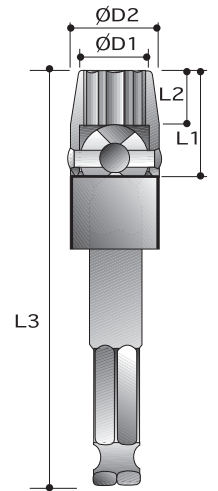

CAUTION: Always wear safety goggles when using impact equipment. Do not hold socket while in use.