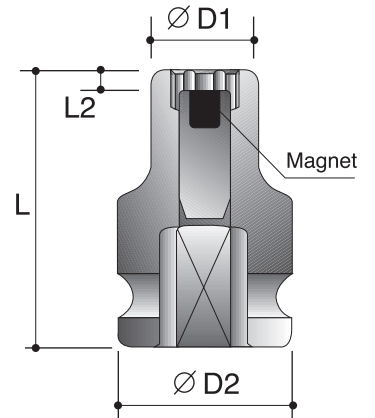

6-Point Sockets - With Magnetic

Order No.	size	D2	D1	L2	L
		mm	mm	mm	mm
P6040P006	3/16"	13	8.5	3	23
P6040P007	7/32"	13	9.5	3	23
P6040P008	1/4"	13	10.3	3	23
P6040P009	9/32"	13	11.3	3	23
P6040P010	5/16"	13	12.5	3	23
P6040P011	11/32"	13	13.8	4	23
P6040P012	3/8"	13	15	4	23
P6040P014	7/16"	13	16.3	5	23
P6040P016	1/2"	13	18.8	5	23
P6050P040	4mm	13	7.6	3	23
P6050P045	4.5mm	13	8.2	3	23
P6050P050	5mm	13	8.8	3	23
P6050P055	5.5mm	13	9.5	3	23
P6050P060	6mm	13	10	3	23
P6050P070	7mm	13	11.3	3	23
P6050P080	8mm	13	12.5	3	23
P6050P090	9mm	13	13.8	4	23
P6050P100	10mm	13	15	4	23
P6050P110	11mm	13	16.3	5	23
P6050P120	12mm	13	17	5	23
P6050P130	13mm	13	18.8	5	23