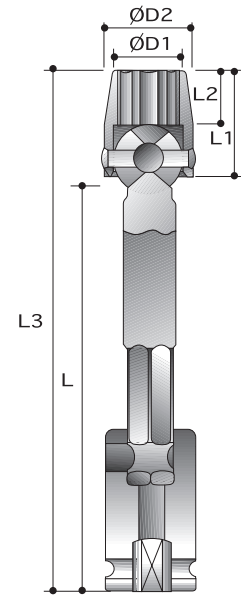

12-Point Universal Sockets - Extended Length

Order No.	size	D2	D1	L2	L1	L	L3
		mm	mm	mm	mm	mm	mm
P6262Q014	7/16"	22.2	15.9	10.3	23.8	75	101
P6262Q016	1/2"	22.2	17.5	11.9	25.4	75	103
P6262Q018	9/16"	22.2	19.1	13.5	27.0	75	105
P6262Q020	5/8"	25.4	21.4	15.9	30.2	75	108
P6262Q022	11/16"	25.4	25.4	17.5	31.8	75	110
P6262Q024	3/4"	31.8	26.2	16.3	34.9	75	114
P6262Q026	13/16"	31.8	28.6	16.3	34.9	75	114
P6262Q028	7/8"	31.8	31.8	16.3	34.9	75	114
P6262Q030	15/16"	31.8	34.9	16.3	34.9	75	114
P6262R014	7/16"	22.2	15.9	10.3	23.8	100	126
P6262R016	1/2"	22.2	17.5	11.9	25.4	100	128
P6262R018	9/16"	22.2	19.1	13.5	27.0	100	130
P6262R020	5/8"	25.4	21.4	15.9	30.2	100	133
P6262R022	11/16"	25.4	25.4	17.5	31.8	100	135
P6262R024	3/4"	31.8	26.2	16.3	34.9	100	139
P6262R026	13/16"	31.8	28.6	16.3	34.9	100	139
P6262R028	7/8"	31.8	31.8	16.3	34.9	100	139
P6262R030	15/16"	31.8	34.9	16.3	34.9	100	139
P6262S014	7/16"	22.2	15.9	10.3	23.8	150	176
P6262S016	1/2"	22.2	17.5	11.9	25.4	150	178
P6262S018	9/16"	22.2	19.1	13.5	27.0	150	180
P6262S020	5/8"	25.4	21.4	15.9	30.2	150	183
P6262S022	11/16"	25.4	25.4	17.5	31.8	150	185
P6262S024	3/4"	31.8	26.2	16.3	34.9	150	189
P6262S026	13/16"	31.8	28.6	16.3	34.9	150	189
P6262S028	7/8"	31.8	31.8	16.3	34.9	150	189
P6262S030	15/16"	31.8	34.9	16.3	34.9	150	189