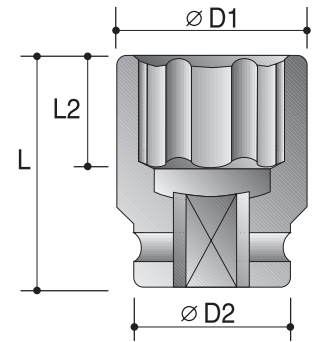

6-Point Sockets

Order No.	size	D2	D1	L2	L
		mm	mm	mm	mm
P63410008	1/4"	19	11.5	4	32
P63410010	5/16"	19	13.8	8	32
P63410012	3/8"	19	15.5	8	32
P63410014	7/16"	19	17.5	9	32
P63410016	1/2"	22	20	9	32
P63410018	9/16"	22	22	11	32
P63410020	5/8"	22	24	11	32
P63410022	11/16"	22	26	11	32
P63410024	3/4"	22	28	11	32
P63415008	8mm	19	13.8	8	32
P63415009	9mm	19	15	8	32
P63415010	10mm	19	16	8	32
P63415011	11mm	19	17.5	9	32
P63415012	12mm	19	19	9	32
P63415013	13mm	22	20	9	32
P63415014	14mm	22	22	9	32
P63415015	15mm	22	22	11	32
P63415016	16mm	22	24	11	32
P63415017	17mm	22	25	11	32
P63415018	18mm	22	26	11	32
P63415019	19mm	22	28	11	32