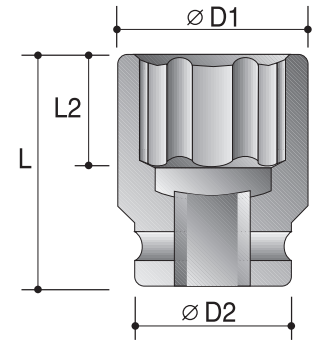

6-Point Sockets

Order No.	size	D2	D1	L2	L
		mm	mm	mm	mm
P60040020	5/8"	38	27.5	11	50
P60040022	11/16"	38	29	12	50
P60040024	3/4"	38	30	13	50
P60040026	13/16"	38	32	15	52
P60040028	7/8"	38	34	15	52
P60040030	15/16"	38	36	16	52
P60040100	1"	38	40	16	52
P60040102	1-1/16"	38	40	19	52
P60040104	1-1/8"	42	42	21	52
P60040106	1-3/16"	44	44	21	52
P60040108	1-1/4"	44	44	22	52
P60040110	1-5/16"	44	47	22	56
P60040112	1-3/8"	44	50	22	56
P60040114	1-7/16"	44	51	25	56
P60040116	1-1/2"	44	53	25	56