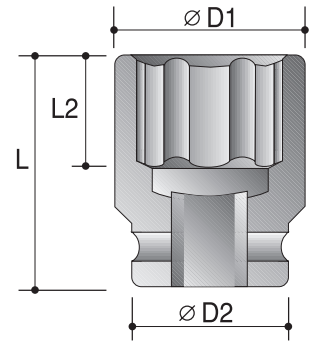

**CAUTION:** Always wear safety goggles when using impact equipment. Do not hold socket while in use.

3/8"

Surface Drive Power Sockets

6-Point Sockets - Deep

Order No.	size	D2	D1	L2	L
		mm	mm	mm	mm
P63412010	5/16"	19	13.8	12	80
P63412012	3/8"	19	15.5	12	80
P63412014	7/16"	19	17.5	25	80
P63412016	1/2"	22	20	25	80
P63412018	9/16"	22	22	25	80
P63412020	5/8"	22	24	25	80
P63412022	11/16"	22	26	25	80
P63412024	3/4"	22	28	25	80
<hr/>					
P63417008	8mm	19	13.8	12	80
P63417009	9mm	19	15	12	80
P63417010	10mm	19	16	12	80
P63417011	11mm	19	17.5	25	80
P63417012	12mm	19	19	25	80
P63417013	13mm	22	20	25	80
P63417014	14mm	22	22	25	80
P63417015	15mm	22	22	25	80
P63417016	16mm	22	24	25	80
P63417017	17mm	22	25	25	80
P63417018	18mm	22	26	25	80
P63417019	19mm	22	28	25	80

1/2"

Surface Drive Power Sockets

6-Point Sockets

Order No.	size	D2	D1	L2	L
		mm	mm	mm	mm
P63420012	3/8"	25	17	12	38
P63420014	7/16"	25	18.7	12	38
P63420016	1/2"	25	21	12	38
P63420018	9/16"	25	23	12	38
P63420020	5/8"	30	25	12	38
P63420022	11/16"	30	27	13	38
P63420024	3/4"	30	28.7	13	38
P63420026	13/16"	30	30	13	38
P63420028	7/8"	30	32	13	38
P63420030	15/16"	30	35	20	45
P63420100	1"	30	38	22	50
P63420102	1-1/16"	30	38.7	22	50
P63420104	1-1/8"	30	40	22	50
P63420106	1-3/16"	30	42	22	50
P63420108	1-1/4"	30	44	22	50
<hr/>					
P63425010	10mm	25	17.5	12	38
P63425011	11mm	25	18.7	12	38
P63425012	12mm	25	20	12	38
P63425013	13mm	25	21	12	38
P63425014	14mm	25	22.5	12	38
P63425015	15mm	30	23.7	12	38
P63425016	16mm	30	25	12	38
P63425017	17mm	30	26	13	38
P63425018	18mm	30	27.5	13	38
P63425019	19mm	30	28.7	13	38
P63425020	20mm	30	30	13	38
P63425021	21mm	30	30	13	38
P63425022	22mm	30	32	13	38
P63425024	24mm	30	35	20	45
P63425026	26mm	30	38	22	50
P63425027	27mm	30	38.7	22	50
P63425030	30mm	30	42	22	50
P63425032	32mm	30	44	22	50