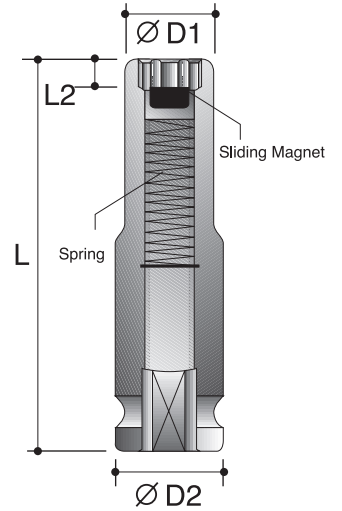

**CAUTION:** Always wear safety goggles when using impact equipment. Do not hold socket while in use.

1/2"

Power Sockets

6-Point Sockets - Deep - With Slide Magnetic

Order No.	size	D2	D1	L2	L
		mm	mm	mm	mm
P6042R010	5/16"	25	15	3.5	78
P6042R012	3/8"	25	17.4	4	78
P6042R014	7/16"	25	19	5	78
P6042R016	1/2"	25	21	5	78
P6042R018	9/16"	25	23	6	78
P6042R020	5/8"	30	25	6	78
P6042R022	11/16"	30	27	6	78
P6042R024	3/4"	30	29	7	78
P6042R026	13/16"	30	31	8	78
P6042R028	7/8"	30	33	8	78
P6042R030	15/16"	30	35	10	78
P6042R100	1"	30	37	10	78
<hr/>					
P6052R008	8mm	25	15	3	78
P6052R009	9mm	25	16	4	78
P6052R010	10mm	25	17.5	4	78
P6052R011	11mm	25	18.7	5	78
P6052R012	12mm	25	20	5	78
P6052R013	13mm	25	21	5	78
P6052R014	14mm	25	22.5	6	78
P6052R015	15mm	30	23.7	6	78
P6052R016	16mm	30	25	6	78
P6052R017	17mm	30	26.5	6	78
P6052R018	18mm	30	27.5	7	78
P6052R019	19mm	30	29	7	78
P6052R020	20mm	30	30	7	78
P6052R021	21mm	30	31	8	78
P6052R022	22mm	30	32.5	8	78
P6052R024	24mm	30	35	10	78