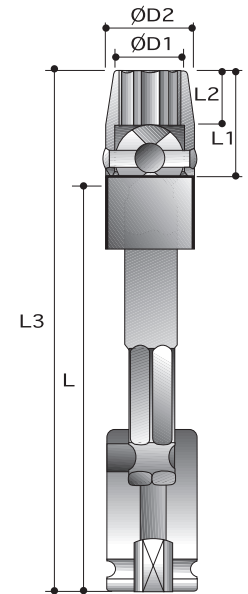

**CAUTION:** Always wear safety goggles when using impact equipment. Do not hold socket while in use.

1/2"

Power Sockets

12-Point Universal Sockets - Tension Type - Extended Length

Order No.	size	D2	D1	L2	L1	L	L3
		mm	mm	mm	mm	mm	mm
P6272US11	11mm	22.2	15.9	10.3	23.8	230	256
P6272US12	12mm	22.2	17.5	10.3	23.8	230	256
P6272US13	13mm	22.2	17.5	11.9	25.4	230	258
P6272US14	14mm	22.2	19.1	13.5	27.0	230	260
P6272US15	15mm	25.4	19.8	14.3	28.6	230	261
P6272US16	16mm	25.4	21.4	15.9	30.2	230	263
P6272US17	17mm	25.4	25.4	17.5	31.8	230	265
P6272US18	18mm	25.4	25.4	17.5	31.8	230	265
P6272US19	19mm	31.8	26.2	16.3	34.9	230	269
P6272US20	20mm	31.8	27.0	16.3	34.9	230	269
P6272US21	21mm	31.8	28.6	16.3	34.9	230	269
P6272US22	22mm	31.8	31.8	16.3	34.9	230	269
P6272US23	23mm	31.8	33.3	16.3	34.9	230	269
P6272US24	24mm	31.8	34.9	16.3	34.9	230	269
<hr/>							
P6272VS11	11mm	22.2	15.9	10.3	23.8	300	326
P6272VS12	12mm	22.2	17.5	10.3	23.8	300	326
P6272VS13	13mm	22.2	17.5	11.9	25.4	300	328
P6272VS14	14mm	22.2	19.1	13.5	27.0	300	330
P6272VS15	15mm	25.4	19.8	14.3	28.6	300	331
P6272VS16	16mm	25.4	21.4	15.9	30.2	300	333
P6272VS17	17mm	25.4	25.4	17.5	31.8	300	335
P6272VS18	18mm	25.4	25.4	17.5	31.8	300	335
P6272VS19	19mm	31.8	26.2	16.3	34.9	300	339
P6272VS20	20mm	31.8	27.0	16.3	34.9	300	339
P6272VS21	21mm	31.8	28.6	16.3	34.9	300	339
P6272VS22	22mm	31.8	31.8	16.3	34.9	300	339
P6272VS23	23mm	31.8	33.3	16.3	34.9	300	339
P6272VS24	24mm	31.8	34.9	16.3	34.9	300	339

1/4"~1"

Power Universal Joints

Order No.			D2	L	Male end
			mm	mm	Type
P6410A008	1/4"	1/4"	16	41	Steel Ball Retainer
P6410B008	1/4"	1/4"	16	41	Lock Pin Retainer
P6411A012	3/8"	3/8"	19	54	Steel Ball Retainer
P6411B012	3/8"	3/8"	19	54	Lock Pin Retainer
P6412A016	1/2"	1/2"	25	68	Steel Ball Retainer
P6412B016	1/2"	1/2"	25	68	Lock Pin Retainer
P6414A024	3/4"	3/4"	38	102	Steel Ball Retainer
P6414B024	3/4"	3/4"	38	102	Lock Pin Retainer
P6415A100	1"	1"	51	127	Steel Ball Retainer
P6415B100	1"	1"	51	127	Lock Pin Retainer