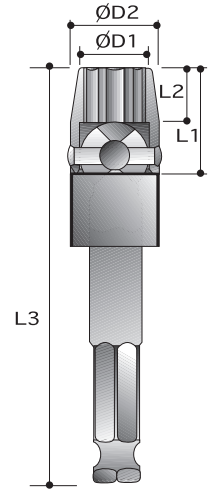

Order No.	size	D2	D1	L2	L1	L3
		mm	mm	mm	mm	mm
P62B85S10	10mm	19.1	15.1	9.5	20.6	71
P62B85S11	11mm	22.2	15.9	10.3	23.8	74
P62B85S12	12mm	22.2	17.5	10.3	23.8	74
P62B85S13	13mm	22.2	17.5	11.9	25.4	76
P62B85S14	14mm	22.2	19.1	13.5	27.0	78
P62B85S15	15mm	25.4	19.8	14.3	28.6	79
P62B85S16	16mm	25.4	21.4	15.9	30.2	81
P62B85S17	17mm	25.4	25.4	17.5	31.8	83
P62B85S18	18mm	25.4	25.4	17.5	31.8	83
P62B85S19	19mm	31.8	26.2	16.3	34.9	87
P62B85S20	20mm	31.8	27.0	16.3	34.9	87
P62B85S21	21mm	31.8	28.6	16.3	34.9	87
P62B85S22	22mm	31.8	31.8	16.3	34.9	87
P62B85S23	23mm	31.8	33.3	16.3	34.9	87
P62B85S24	24mm	31.8	34.9	16.3	34.9	87
P62B86S10	10mm	19.1	15.1	9.5	20.6	96
P62B86S11	11mm	22.2	15.9	10.3	23.8	99
P62B86S12	12mm	22.2	17.5	10.3	23.8	99
P62B86S13	13mm	22.2	17.5	11.9	25.4	101
P62B86S14	14mm	22.2	19.1	13.5	27.0	103
P62B86S15	15mm	25.4	19.8	14.3	28.6	104
P62B86S16	16mm	25.4	21.4	15.9	30.2	106
P62B86S17	17mm	25.4	25.4	17.5	31.8	108
P62B86S18	18mm	25.4	25.4	17.5	31.8	108
P62B86S19	19mm	31.8	26.2	16.3	34.9	112
P62B86S20	20mm	31.8	27.0	16.3	34.9	112
P62B86S21	21mm	31.8	28.6	16.3	34.9	112
P62B86S22	22mm	31.8	31.8	16.3	34.9	112
P62B86S23	23mm	31.8	33.3	16.3	34.9	112
P62B86S24	24mm	31.8	34.9	16.3	34.9	112
P62B87S10	10mm	19.1	15.1	9.5	20.6	146
P62B87S11	11mm	22.2	15.9	10.3	23.8	149
P62B87S12	12mm	22.2	17.5	10.3	23.8	149
P62B87S13	13mm	22.2	17.5	11.9	25.4	151
P62B87S14	14mm	22.2	19.1	13.5	27.0	153
P62B87S15	15mm	25.4	19.8	14.3	28.6	154
P62B87S16	16mm	25.4	21.4	15.9	30.2	156
P62B87S17	17mm	25.4	25.4	17.5	31.8	158
P62B87S18	18mm	25.4	25.4	17.5	31.8	158
P62B87S19	19mm	31.8	26.2	16.3	34.9	152
P62B87S20	20mm	31.8	27.0	16.3	34.9	152
P62B87S21	21mm	31.8	28.6	16.3	34.9	152
P62B87S22	22mm	31.8	31.8	16.3	34.9	152
P62B87S23	23mm	31.8	33.3	16.3	34.9	152
P62B87S24	24mm	31.8	34.9	16.3	34.9	152