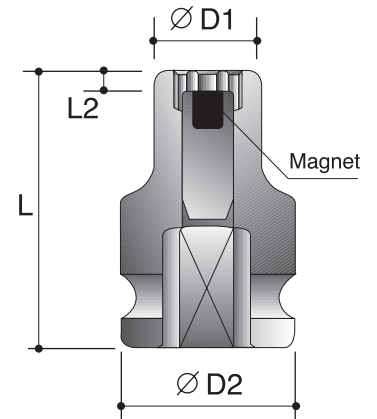

12-Point Sockets - With Magnetic

Order No.	size	D2 mm	D1 mm	L2 mm	L mm
P6581Q008	1/4"	19	11	3	30
P6581Q010	5/16"	19	13	3	30
P6581Q012	3/8"	19	15	4	30
P6581Q014	7/16"	19	17.5	5	30
P6581Q016	1/2"	20	20	5	30
P6581Q018	9/16"	22	21.5	6	32
P6581Q020	5/8"	22	24	6	32
P6581Q022	11/16"	22	25.5	6	32
P6581Q024	3/4"	22	27.5	7	34
P6581P006	6mm	19	11	3	30
P6581P007	7mm	19	12	3	30
P6581P008	8mm	19	13	3	30
P6581P009	9mm	19	15	4	30
P6581P010	10mm	19	16.5	4	30
P6581P011	11mm	19	17.5	5	30
P6581P012	12mm	20	19	5	30
P6581P013	13mm	22	20	5	30
P6581P014	14mm	22	21.5	6	32
P6581P015	15mm	22	22	6	32
P6581P016	16mm	22	24	6	32
P6581P017	17mm	22	25	6	32
P6581P018	18mm	22	26	7	34
P6581P019	19mm	22	27.5	7	34