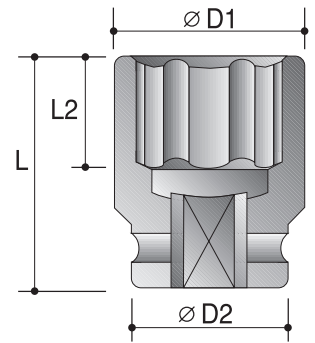

6-Point Sockets

Order No.	size	D2	D1	L2	L
		mm	mm	mm	mm
P63400006	3/16"	13	8.5	5	23
P63400007	7/32"	13	9.5	5	23
P63400008	1/4"	13	10.3	6	23
P63400009	9/32"	13	11.3	6	23
P63400010	5/16"	13	12.5	7	23
P63400011	11/32"	13	13.8	7	23
P63400012	3/8"	13	15	7	23
P63400014	7/16"	13	16.3	8	23
P63400016	1/2"	13	18.8	8	23
P63400018	9/16"	13	20	8	23
P63405040	4mm	13	7.6	4	23
P63405045	4.5mm	13	8.2	5	23
P63405050	5mm	13	8.8	5	23
P63405055	5.5mm	13	9.5	5	23
P63405060	6mm	13	10	6	23
P63405070	7mm	13	11.3	6	23
P63405080	8mm	13	12.5	7	23
P63405090	9mm	13	13.8	7	23
P63405100	10mm	13	15	7	23
P63405110	11mm	13	16.3	8	23
P63405120	12mm	13	17	8	23
P63405130	13mm	13	18.8	8	23
P63405140	14mm	13	20	8	23
P63405150	15mm	13	21	8	23