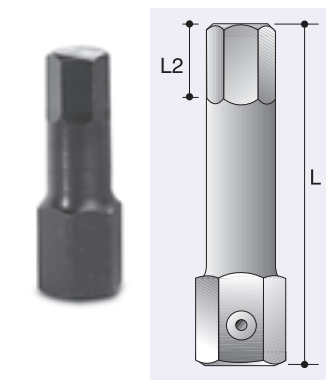

32mm - 1-1/4" Hex Drive Bits

For use with set screw bit holders

Hex Drivers

	L2	L	
size	mm	mm	No.
27mm	26	55	697RA227
29mm	26	55	697RA229
22mm	30	63	697RA322
23mm	30	63	697RA323
24mm	30	63	697RA324
25mm	30	63	697RA325
26mm	30	63	697RA326
27mm	30	63	697RA327
28mm	30	63	697RA328
29mm	30	68	697RA329
30mm	30	68	697RA330
31mm	30	68	697RA331
32mm		68	697RA332
36mm	30	68	697RA336

41mm - 1-5/8" Hex Drive Bits

For use with set screw bit holders

Hex Drivers

	L2	L	
size	mm	mm	No.
33mm	48	90	697RJ033
34mm	48	90	697RJ034
35mm	48	90	697RJ035
36mm	48	90	697RJ036
38mm	48	90	697RJ038
41mm		90	697RJ041

55mm Hex Drive Bits

For use with set screw bit holders

Hex Drivers

	L2	L	
size	mm	mm	No.
46mm	48	100	697RL046
50mm	48	100	697RL050
55mm		100	697RL055

60mm - 2-3/8" Hex Drive Bits

For use with set screw bit holders

Hex Drivers

	L2	L	
size	mm	mm	No.
50mm	48	105	697RM050
55mm	48	105	697RM055
56mm	48	105	697RM056
60mm		105	697RM060

65mm - 2-9/16" Hex Drive Bits

For use with set screw bit holders

Hex Drivers

	L2	L	
size	mm	mm	No.
55mm	48	110	697RN055
56mm	48	110	697RN056
60mm	48	110	697RN060
65mm		110	697RN065

Hex Drivers