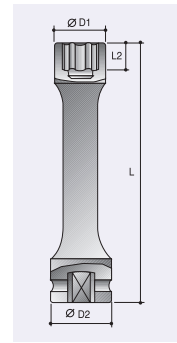

Impact Sockets

Torque Limiting Sockets

1" Dr.,

size	Ft. Lbs	N-m	D2 mm	D1 mm	L2 mm	L mm	No.
23mm	180	250	49	38	28	305	68552U23
24mm	250	350	49	40	28	305	68552W24
27mm	250	350	49	46	28	305	68552W27
27mm	330	450	49	46	28	305	68552Z27
29mm	290	400	49	48	28	305	68552Y29
30mm	400	550	49	49	28	305	68552B30
32mm	360	500	54	53	28	305	68552A32
32mm	440	600	54	53	28	305	68552C32
32mm	510	700	54	53	28	305	68552F32
33mm	360	500	54	54	28	305	68552A33
33mm	440	600	54	54	28	305	68552C33
36mm	440	600	54	57	28	305	68552C36
1-1/4"	250	350	54	53	28	305	68452W40
1-5/16"	475	650	54	54	28	305	68452J42
1-1/2"	475	650	54	54	28	305	68452J48
13/16"Sq.	475	650	54	54	28	305	6845AJ26

WARNING- ATTENTION REQUIRED!

In order to obtain accurate torque, the following procedure must be followed. Failure to follow this procedure could result in injury or death.

Using your Torque Limiting Socket

In order to obtain accurate torque you must allow Torque Limiting Socket to tighten the fastener completely. This is accomplished by allowing Torque Limiting Socket to tighten to the point where the fastener stops moving. Do Not stop before that point and Do Not tighten beyond where the fastener visibly stops moving. A good rule for consistent results is 2.5 seconds of impact time on the fastener. Failure to observe all procedures will result in inaccurate results.

Calibrating Your Impact Gun

Torque Limiting Sockets are calibrated with a 1/2" impact gun rated at 250 ft. lbs. with 90-100 psig of inlet pressure.

1. Tighten the fastener with one Torque Limiting Socket (for example try an 80 ft. lb. Torque Limiting Socket.)
2. Measure the break away torque in the tightening direction of the fastener with a dial type torque wrench. If the reading is above 80 ft. lb. turn the impact gun dial down one notch.
3. Repeat the above procedure until the fastener, Torque Limiting Socket and torque wrench are in sync. Your impact gun is now calibrated for any of the Torque Limiting Sockets that you choose.
4. Each time you use a Torque Limiting Socket, remember to reset the impact gun and inlet pressure to the determined settings. Any time you change your impact gun, air lines or compressor, you should re-calibrate your impact wrench.

- ⚠ **Do not** exceed 90-100 psig, operating pressure at the tool inlet while using Torque Limiting Socket.
- ⚠ **Do not** use an impact wrench exceeding 250 ft. lbs.
- ⚠ **Always** wear safety goggles, face, hand and body protective equipment when using Torque Limiting Socket or an impact wrench.
- ⚠ **Do not** hold on to Torque Limiting Socket while in use.
- ⚠ **Do not** run Torque Limiting Socket while off the fastener.
- ⚠ **Do not** use Torque Limiting Socket for removing lug nuts.
- ⚠ **Always** follow the manufacturers specification for lug nut torque.
- ⚠ **Always** make sure all wheel, studs and mounting faces of the hub are free of damage and dirt. When necessary use a wire brush to remove all dirt and rust and replace all worn or damaged parts. After running the vehicle for a distance the lug nuts should be checked again for proper torque.

How ACTION Torque Limiting Sockets Work

ACTION Torque Limiting Socket is a torque limiting tool. When a lugnut is tightened with a Torque Limiting Socket and impact gun, the lugnut stops turning at the specified torque. This is possible because the shaft of the Torque Limiting Socket is made from spring steel and starts to twist when the impact gun tries to over-torque the lugnut. When the hammer inside the impact wrench stops and rotates for the next blow the shaft unwinds, this allows the fastener to stop turning at the correct torque while the drive end twists, advances and then retreats, limiting the torque delivered.