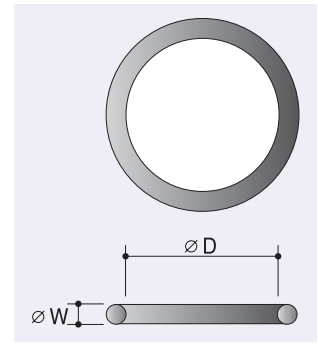

With Tube type magnetic

Pin & O-Ring

Pin & O-Ring

Impact Sockets

Locking Pin

O-Ring

Locking Pin

	Drive	Fits Socket Drive end Diameters	d	L	
size	inch	mm	mm	mm	No.
1.5 x 10	1/4"	13	1.5	10	69730010
1.5 x 11	1/4"	14	1.5	11	69730011
2.5 x 14	3/8"	19~21	2.5	14	69731014
2.5 x 16	3/8"	22~24	2.5	16	69731016
2.5 x 18	3/8"	24~26	2.5	18	69731018
2.5 x 22	3/8"	28~30	2.5	22	69731022
2.5 x 28	3/8"	32~34	2.5	28	69731028
3.0 x 18	1/2"	22	3	18	69732018
3.0 x 20	1/2"	24~28	3	20	69732020
3.0 x 25	1/2"	29~34	3	25	69732025
3.0 x 28	1/2"	35~38	3	28	69732028
3.0 x 38	1/2"	43~44	3	38	69732038
4.0 x 31	3/4"	36~41	4	31	69734031
4.0 x 35	3/4"	42~46	4	35	69734035
4.0 x 45	3/4"	51~57	4	45	69734045
4.0 x 53	3/4"	60~65	4	53	69734053
5.0 x 40	1"	48~52	5	40	69735040
5.0 x 45	1"	54~60	5	45	69735045
5.0 x 49	1"	62	5	49	69734049
6.0 x 75	1"	86	6	75	69735075
6.0 x 84	1"	95	6	84	69735084
6.0 x 75	1-1/2"	86	6	75	69735075
6.0 x 84	1-1/2"	95	6	84	69735084
6.0 x 116	1-1/2"	127	6	116	69735116
8.0 x 110	2-1/2"	127	8	110	69738110
8.0 x 139	2-1/2"	152	8	139	69738139