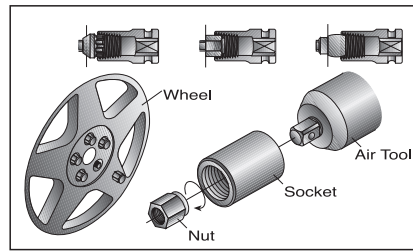

Impact Sockets

Wheel Lug Nut Removing Sockets

1/2" Dr.,

	D2	D1	L2	L	
size	mm	mm	mm	mm	No.
13.5mm	22	22	17	38	69782088
15.5mm	24	24	17	38	69782089
17mm	24	24	17	38	69782090
18.5mm	25	25	17	38	69782091
20mm	26	26	22	38	69782092
21.5mm	28.5	28.5	22	38	69782093
23mm	30	30	22	38	69782094
24.5mm	31	31	22	38	69782095
26mm	32	32	22	38	69782096
27.5mm	34	34	22	38	69782097
29.5mm	36	36	22	38	69782098
31.5mm	38	38	22	38	69782099

Wheel Lug Nut Removing Sockets