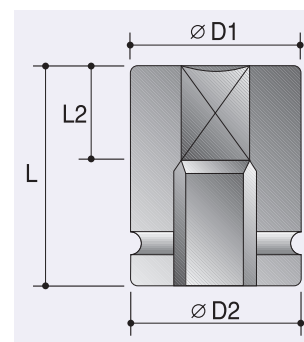

4-Point Sockets

□ 3/4" Dr.,

	D2	D1	L2	L	
size	mm	mm	mm	mm	No.
13/16"	42	42	22	52	63040026
13/16"	51	42	34	62	6304G026
13/16"	44	42	24	95	6304F026
15/16"	44	44	22	52	63040030
16mm	40	40	24	52	63045016
17mm	40	40	24	52	63045017
19mm	40	40	24	52	63045019
20mm	42	42	24	52	63045020
21mm	42	42	24	52	63045021
21mm	44	42	24	95	63047021
22mm	44	44	24	52	63045022
24mm	44	47	24	52	63045024
27mm	44	49	24	52	63045027
30mm	44	54	24	52	63045030
17mm	44	40	16	67	63246170
19mm	44	40	16	67	63246190
20mm	44	44	16	67	63246200
21mm	44	44	16	67	63246210