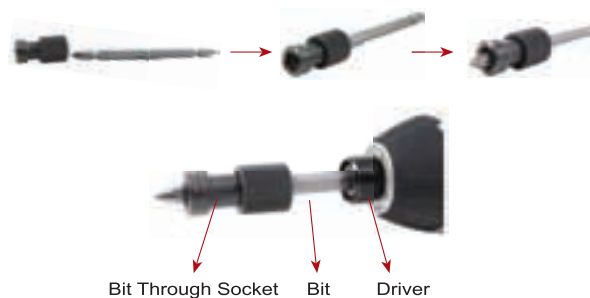

Bit Through Sockets

With Tube type magnetic

For use with DIN 3126-E6.35

1/4" = 6.3mm Hex Shank Double end Power Bits

No.	Drive inch	size mm	D2 mm	D1 mm	L1 mm	L mm	
6916A008	1/4"	8	13	11	5	36	
6916A010	1/4"	10	15.5	11	5	36	
6916A012	1/4"	12	18.5	11	5	36	
6916C012	1/4"	12	17.5	11	5	36	Thin Wall
6916A013	1/4"	13	19.5	11	5	36	
6916A014	1/4"	14	20.5	11	5	36	
6916B008	1/4"	8	13	11	5	45	
6916B010	1/4"	10	15.5	11	5	45	
6916B012	1/4"	12	18.5	11	5	45	
6916B013	1/4"	13	19.5	11	5	45	
6916B014	1/4"	14	20.5	11	5	45