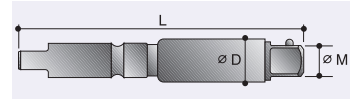

Male Square - Lock Pin Retainer.

Male Square - Steel Ball Retainer.

Hex Drive Extensions

1/4" Male Square - Lock Pin Retainer.

M	H	D	L	
		mm	mm	No.
1/4"	7mm	9	75	69309075

1/4" Male Square - Lock Pin Retainer.