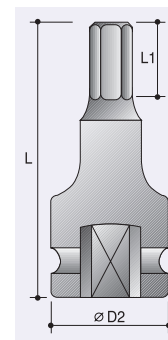

Impact Sockets

Hex Drivers

□ 1/4" Dr.,					□ 3/8" Dr.,								
	D2	L1	L			D2	L1	L		L		L	
size	mm	mm	mm	No.	size	mm	mm	mm	No.	mm	No.	mm	No.
1/8"	13	6	35	64800004	3/16"	19	11	50	64810006	100	64812006	150	64814006
5/32"	13	6	35	64800005	7/32"	19	11	50	64810007	100	64812007	150	64814007
3/16"	13	6	35	64800006	1/4"	19	11	50	64810008	100	64812008	150	64814008
7/32"	13	6	35	64800007	9/32"	19	16	50	64810009	100	64812009	150	64814009
1/4"	13	6	35	64800008	5/16"	19	16	50	64810010	100	64812010	150	64814010
9/32"	13	8	35	64800009	3/8"	19	16	50	64810012	100	64812012	150	64814012
5/16"	13	8	35	64800010	7/16"	19	16	50	64810014	100	64812014	150	64814014
3/8"	13	10	35	64800012	1/2"	19	16	50	64810016	100	64812016	150	64814016
2mm	13	4	35	64805020	9/16"	19	16	50	64810018	100	64812018	150	64814018
2.5mm	13	4	35	64805025	5/8"	19	16	50	64810020	100	64812020	150	64814020
3mm	13	6	35	64805030	3mm	19	11	50	64815003	100	64817003	150	64819003
4mm	13	6	35	64805040	4mm	19	11	50	64815004	100	64817004	150	64819004
5mm	13	6	35	64805050	5mm	19	11	50	64815005	100	64817005	150	64819005
6mm	13	6	35	64805060	6mm	19	11	50	64815006	100	64817006	150	64819006
7mm	13	8	35	64805070	7mm	19	16	50	64815007	100	64817007	150	64819007
8mm	13	8	35	64805080	8mm	19	16	50	64815008	100	64817008	150	64819008
9mm	13	10	35	64805090	9mm	19	16	50	64815009	100	64817009	150	64819009
10mm	13	10	35	64805100	10mm	19	16	50	64815010	100	64817010	150	64819010
					11mm	19	16	50	64815011	100	64817011	150	64819011
					12mm	19	16	50	64815012	100	64817012	150	64819012
					13mm	19	16	50	64815013	100	64817013	150	64819013
					14mm	19	16	50	64815014	100	64817014	150	64819014
					15mm	19	16	50	64815015	100	64817015	150	64819015
					16mm	19	16	50	64815016	100	64817016	150	64819016