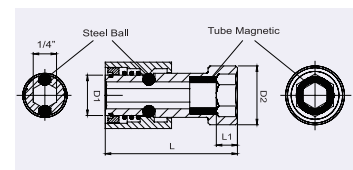

Bit Through Sockets

With Tube type magnetic

For use with DIN 3126-E6.35

1/4" = 6.3mm Hex Shank Double end Power Bits

No.	Drive inch	size mm	D2 mm	D1 mm	L1 mm	L mm	
6916A008	1/4"	8	13	11	5	36	
6916A010	1/4"	10	15.5	11	5	36	
6916A012	1/4"	12	18.5	11	5	36	
6916C012	1/4"	12	17.5	11	5	36	Thin Wall
6916A013	1/4"	13	19.5	11	5	36	
6916A014	1/4"	14	20.5	11	5	36	
6916B008	1/4"	8	13	11	5	45	
6916B010	1/4"	10	15.5	11	5	45	
6916B012	1/4"	12	18.5	11	5	45	
6916B013	1/4"	13	19.5	11	5	45	
6916B014	1/4"	14	20.5	11	5	45