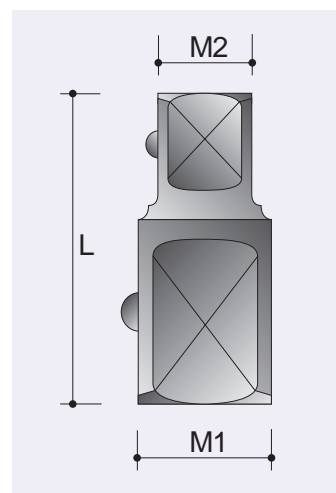

Connectors Male / Male Square

		L	No.
M1	M2	mm	
1/4"	1/4"	27	69001081
9/32"	1/4"	27	690A1081
3/8"	9/32"	27	69011091
3/8"	3/8"	34	69011121
1/2"	3/8"	38	69021121
1/2"	1/2"	40	69021161
1/2"	1/2"	50	69021162
3/4"	3/4"	54	69041241
1"	3/4"	77	69051241
1"	3/4"	57	69051242
1"	3/4"	66	69051243
1"	1"	68	69051322