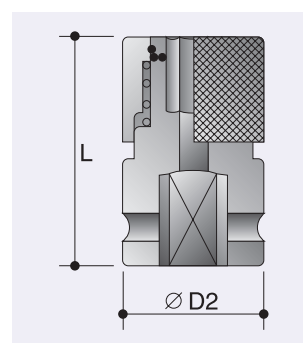

Bit Holders - Set Screw

□	⬡	D2	L2	L	No.
		mm	mm	mm	
3/8"	7/16" - 11mm	22	13	40	69141014
1/2"	7/16" - 11mm	23.8	13	38	69142014
1/2"	7/16" - 11mm	26	13	40	69142114
1/2"	5/8" - 16mm	30	17	45	69142120
1/2"	7/8" - 22mm	32	22	45	69142128
3/4"	7/16" - 11mm	44	13	54	6044H014
3/4"	5/8" - 16mm	44	17	54	6044H020
3/4"	7/8" - 22mm	44	22	54	6054H022
3/4"	1-1/4" - 32mm	44	30	56	6054H032
1"	5/8" - 16mm	54	17	62	6045N020
1"	7/8" - 22mm	54	22	62	6055N022
1"	1-1/4" - 32mm	54	30	60	6055N032
1"	1-1/4" - 32mm	54	30	70	6055N132
1-1/2"	7/8" - 22mm	86	22	80	6056H022
1-1/2"	1-1/4" - 32mm	86	30	85	6056H032
1-1/2"	1-5/8" - 41mm	86	41	95	6056H041
1-1/2"	55mm	86	50	105	6056H055
2-1/2"	1-5/8" - 41mm	127	41	120	6058H041
2-1/2"	55mm	127	50	125	6058H055
2-1/2"	2-3/8" - 60mm	127	55	130	6058H060
2-1/2"	2-9/16" - 65mm	127	60	135	6058H065

Quick Releasing Chucks

For 1/4", 5/16", 7/16", 5/8", 7/8" Hex Drive Power Bits.

□	⬡	D2	L	No.
		mm	mm	
3/8"	1/4"	19	45	69111A08
3/8"	5/16"	19	45	69111A10
3/8"	7/16"	22	51	69111A14
1/2"	1/4"	22	54	69112A08
1/2"	5/16"	22	54	69112A10
1/2"	7/16"	25	54	69112A14
1/2"	5/8"	30	67	69112A20
3/4"	7/16"	44	67	69114A14
3/4"	5/8"	44	79	69114A20
3/4"	7/8"	44	83	69114A28
1"	5/8"	54	83	69115A20
1"	7/8"	54	90	69115A28

Quick Releasing Chucks

For 6.3mm - 1/4" Hex Drive Insert Bits.

□	⬡	D2	L	No.
		mm	mm	
3/8"	1/4"	19	33	69121B08
3/8"	5/16"	19	37	69121B10
1/2"	1/4"	25	41	69122B08
1/2"	5/16"	25	41	69122B10