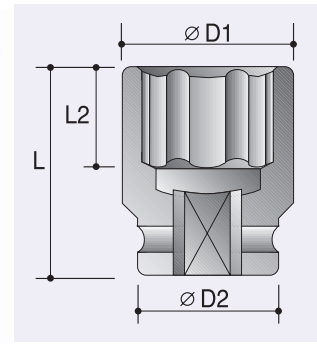

6-Point Budd Wheel Sockets - Control Depth Hex

3/4" Dr.,

	D2	D1	L2	L	
size	mm	mm	mm	mm	No.
1-1/2"	57	57	14	97	61840116
1-1/2"	60	60	66	102	61841116

6-Point Budd Wheel Sockets - Control Depth Hex

Combination Budd Wheel Sockets

3/4" Dr.,

	D2	D1	L2	L	
size	mm	mm	mm	mm	No.
1-1/2" x 13/16" Sq.	57	57	14	97	61440116
35mm x 17mm Sq.	52	54	13	90	61540035
41mm x 21mm Sq.	54	58	14	97	61540041