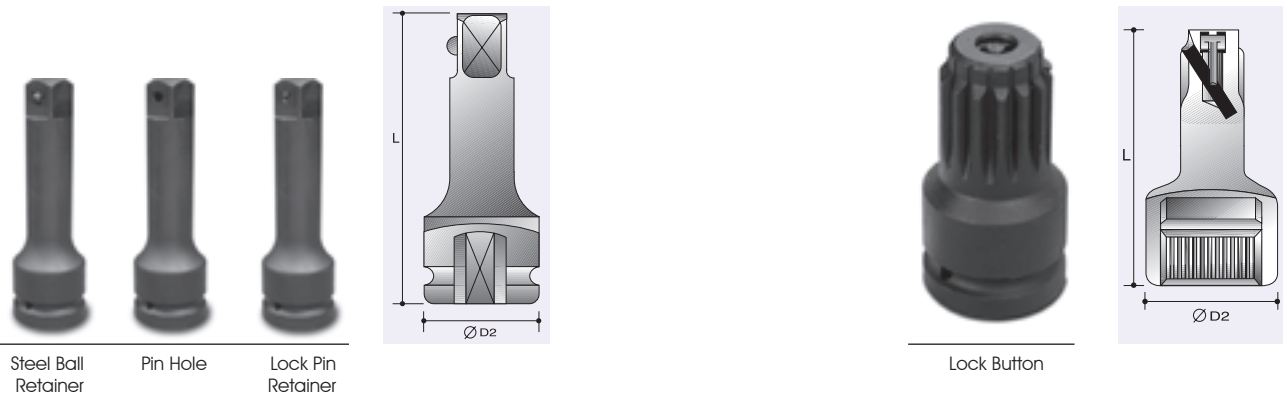

Impact Sockets

Extension Bars