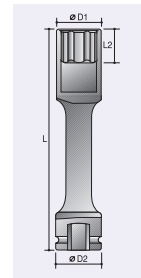

6-Point Extra Long Socket For Wheel Nuts