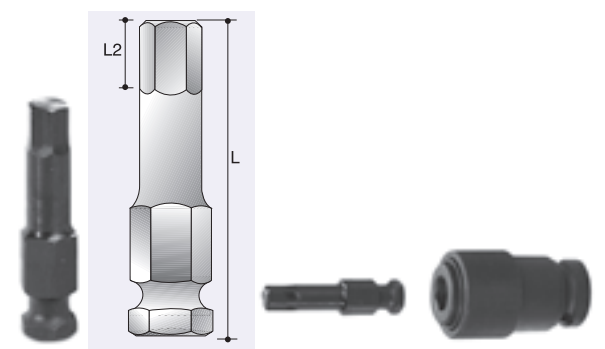

For use with set screw bit holders

For use with quick release chuck

XZN - Triple Square

For use with set screw bit holders

For use with quick release chuck

Internal Torx

For use with set screw bit holders

Hex Drivers