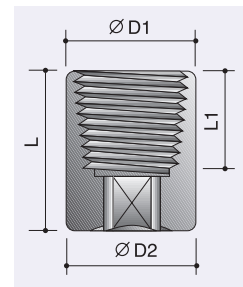

Impact Sockets

Wheel Lug Nut Removing Sockets

1/2" Dr.,

	D2	D1	L2	L	
size	mm	mm	mm	mm	No.
13.5mm	22	22	17	38	69782088
15.5mm	24	24	17	38	69782089
17mm	24	24	17	38	69782090
18.5mm	25	25	17	38	69782091
20mm	26	26	22	38	69782092
21.5mm	28.5	28.5	22	38	69782093
23mm	30	30	22	38	69782094
24.5mm	31	31	22	38	69782095
26mm	32	32	22	38	69782096
27.5mm	34	34	22	38	69782097
29.5mm	36	36	22	38	69782098
31.5mm	38	38	22	38	69782099

Wheel Lug Nut Removing Sockets