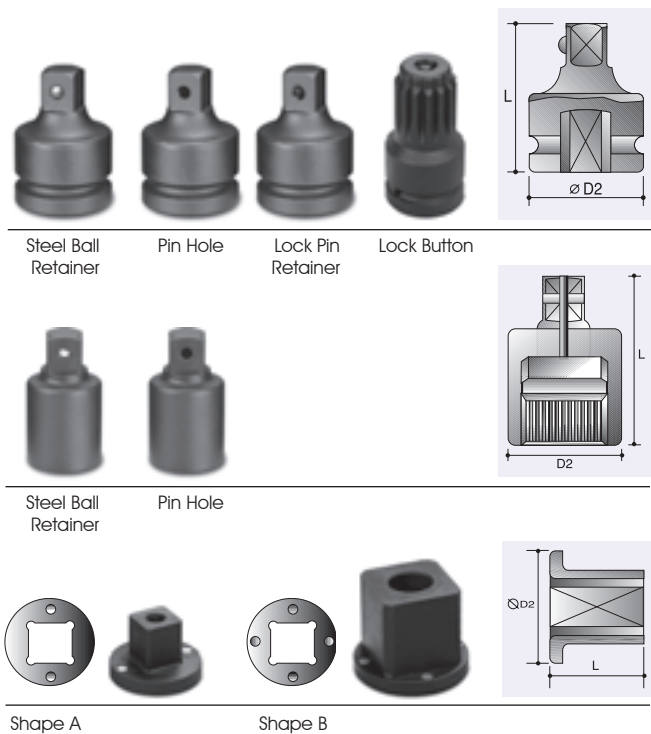

D2	L	Steel Ball Retainer	Pin Hole	Lock Pin Retainer			D2	L	Steel Ball Retainer	Pin Hole	Lock Pin Retainer
Female	Male	mm	mm	No.	No.	No.	Female	Male	mm	mm	No.	No.	No.
1/4"	3/8"	13.6	26	64001012	64002012	64004012	3/4"	1/2"	44	56	64041016	64042016	64044016
3/8"	1/4"	22	32	64011008	64012008	64014008	3/4"	1/2"	44	75	64041116	64042116	64044116
3/8"	1/4"	22	50	64011108	64012108	64014108	3/4"	1/2"	44	100	64041216	64042216	64044216
3/8"	1/4"	22	75	64011208	64012208	64014208	3/4"	1/2"	44	125	64041316	64042316	64044316
3/8"	1/4"	22	100	64011308	64012308	64014308	3/4"	1/2"	44	150	64041416	64042416	64044416
3/8"	1/4"	22	125	64011408	64012408	64014408	3/4"	1/2"	44	175	64041516	64042516	64044516
3/8"	1/4"	22	150	64011508	64012508	64014508	3/4"	1/2"	44	200	64041616	64042616	64044616
3/8"	1/2"	22	36	64011016	64012016	64014016	3/4"	1/2"	44	250	64041716	64042716	64044716
1/2"	1/4"	25	38	64021008	64022008	64024008	3/4"	1"	44	63	64041100	64042100	64044100
1/2"	1/4"	25	50	64021108	64022108	64024108	3/4"	1"	44	150	6404E100	6404F100	6404G100
1/2"	1/4"	25	100	64021208	64022208	64024208	3/4"	1"	44	175	6404A100	6404B100	6404C100
1/2"	1/4"	25	150	64021308	64022308	64024308	3/4"	#5	54	105	x	x	64049005
1/2"	3/8"	25	38	64021012	64022012	64024012	1"	3/4"	54	75	64051024	64052024	64054024
1/2"	3/8"	25	50	64021112	64022112	64024112	1"	3/4"	54	100	64051124	64052124	64054124
1/2"	3/8"	25	75	64021212	64022212	64024212	1"	3/4"	54	150	64051224	64052224	64054224
1/2"	3/8"	25	100	64021312	64022312	64024312	1"	3/4"	54	175	64051324	64052324	64054324
1/2"	3/8"	25	125	64021412	64022412	64024412	1"	3/4"	54	200	64051424	64052424	64054424
1/2"	3/8"	25	150	64021512	64022512	64024512	1"	3/4"	54	250	64051524	64052524	64054524
1/2"	3/8"	25	200	64021612	64022612	64024612	1"	1-1/2"	54	90	64051116	64052116	x
1/2"	3/8"	25	250	64021712	64022712	64024712	1"	#5	56	105	x	x	64059005
1/2"	3/8"	25	300	64021812	64022812	64024812	1-1/4"	1"	69	90	x	640A2100	x
1/2"	3/8"	25	380	64021912	64022912	64024912	1-1/4"	1-1/2"	69	95	x	640A2116	x
1/2"	3/8"	25	460	6402A012	x	6402C012	1-1/2"	1"	86	100	64061100	64062100	x
1/2"	3/8"	25	610	6402E012	x	6402G012	1-1/2"	2-1/2"	86	120	x	64062216	x
1/2"	3/8"	25	915	6402K012	x	6402M012	1-1/2"	1"	86	100	x	x	64064100
1/2"	3/4"	30	48	64021024	64022024	64024024	1-1/2"	#5	86	125	x	x	64069005
							1-3/4"	1-1/2"	98	135	x	64072116	x
							1-3/4"	2-1/2"	98	140	x	64072216	x
							2-1/2"	1-1/2"	127	138	x	64082116	x
							#5	3/4"	53	87	67451024	67452024	x
							#5	1"	53	94	67451100	67452100	x

Reducing Adapter - Sleeve Type - With Magnetic

		Shape	D2	L	No.
Female	Male		mm	mm	
1/4"	3/8"	A	19	17	69880P12
1/4"	1/2"	A	25	22	69880P16
3/8"	1/2"	A	25	22	69881P16
1/2"	5/8"	A	35	23	69882P20
1/2"	3/4"	A	44	30	69882P24
3/4"	1"	B	54	35	69884P32
1"	1-1/2"	B	86	50	69885P48
1-1/2"	2-1/2"	B	127	59	69886P80
2-1/2"	3-1/2"	B	176	95	69888P01