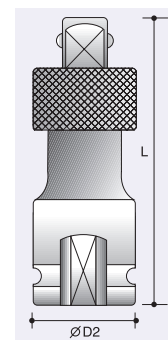

Impact Sockets

Quick-Change Extension Bars

Male end with Steel Ball Retainer

		D2	L	No.			D2	L	No.
Female	Male	mm	mm	No.	Female	Male	mm	mm	No.
1/4"	1/4"	13	35	69110C08	1/2"	1/2"	25	150	69112416
1/4"	1/4"	13	75	69110108	1/2"	1/2"	25	175	69112516
1/4"	1/4"	13	100	69110208	1/2"	1/2"	25	200	69112616
1/4"	1/4"	13	125	69110308	1/2"	1/2"	25	250	69112716
1/4"	1/4"	13	150	69110408	1/2"	1/2"	25	300	69112816
1/4"	1/4"	13	300	69110508	1/2"	1/2"	25	460	69112916
1/4"	1/4"	13	450	69110608	1/2"	1/2"	25	610	69112A16
1/4"	1/4"	13	610	69110708	1/2"	1/2"	25	900	69112B16
3/8"	3/8"	19	46	69111C12	3/4"	3/4"	44	78	69114C24
3/8"	3/8"	19	75	69111112	3/4"	3/4"	44	125	69114324
3/8"	3/8"	19	100	69111212	3/4"	3/4"	44	150	69114424
3/8"	3/8"	19	125	69111312	3/4"	3/4"	44	200	69114624
3/8"	3/8"	19	150	69111412	3/4"	3/4"	44	250	69114724
3/8"	3/8"	19	200	69111612	3/4"	3/4"	44	300	69114824
3/8"	3/8"	19	250	69111712	3/4"	3/4"	44	400	69114A24
3/8"	3/8"	19	300	69111812	1"	1"	54	100	69115C32
3/8"	3/8"	19	460	69111912	1"	1"	54	150	69115432
3/8"	3/8"	19	610	69111A12	1"	1"	54	200	69115632
1/2"	1/2"	25	60	69112C16	1"	1"	54	250	69115732
1/2"	1/2"	25	75	69112116	1"	1"	54	300	69115832
1/2"	1/2"	25	100	69112216	1"	1"	54	350	69115932
1/2"	1/2"	25	125	69112316	1"	1"	54	400	69115A32