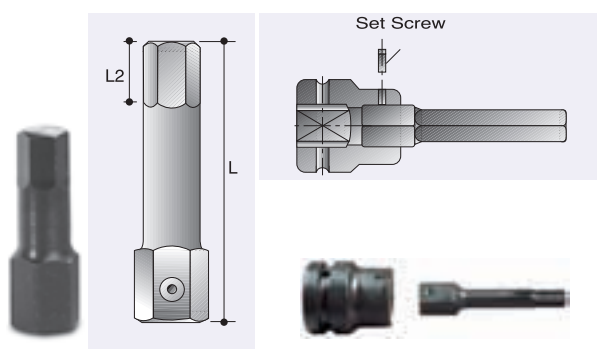

For use with set screw bit holders

For use with quick release chuck

XZN - Triple Square

For use with set screw bit holders

For use with quick release chuck

Internal Torx

For use with set screw bit holders

Hex Drivers