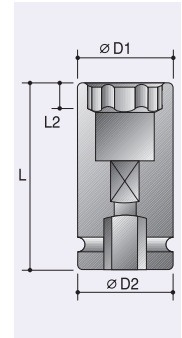

Combination Budd Wheel Sockets

4-Point Sockets

#5 Spline Dr.,

size	D2	D1	L2	L	No.
13/16" Sq.	55	44	24	68	67200026
15/16" Sq.	55	44	24	68	67200030
17mm Sq.	55	52	24	77	67245017
21mm Sq.	55	52	24	77	67245021