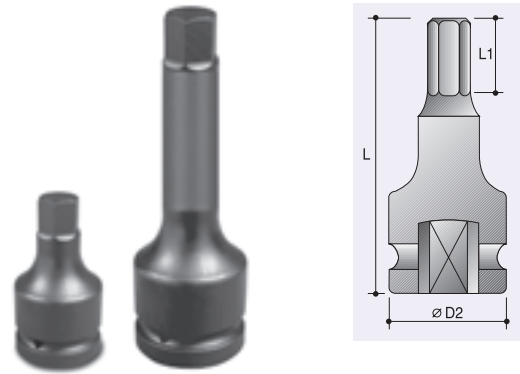

Hex Drivers

□ 1/2" Dr.,

	D2	L1	L		L1	L		L		L		L	
size	mm	mm	mm	No.	mm	mm	No.	mm	No.	mm	No.	mm	No.
3/16"	25	11	55	64820006	11	75	64821006	100	x	x	x	x	x
7/32"	25	15	55	64820007	15	75	64821007	100	x	x	x	x	x
1/4"	25	15	55	64820008	15	75	64821008	100	64822008	125	64823008	150	64824008
9/32"	25	15	55	64820009	20	75	64821009	100	64822009	125	64823009	150	64824009
5/16"	25	16	55	64820010	25	75	64821010	100	64822010	125	64823010	150	64824010
3/8"	25	16	55	64820012	25	75	64821012	100	64822012	125	64823012	150	64824012
7/16"	25	16	55	64820014	25	75	64821014	100	64822014	125	64823014	150	64824014
1/2"	25	16	55	64820016	25	75	64821016	100	64822016	125	64823016	150	64824016
9/16"	25	16	55	64820018	25	75	64821018	100	64822018	125	64823018	150	64824018
5/8"	25	16	55	64820020	25	75	64821020	100	64822020	125	64823020	150	64824020
11/16"	25	16	55	64820022	25	75	64821022	100	64822022	125	64823022	150	64824022
3/4"	25	16	55	64820024	25	75	64821024	100	64822024	125	64823024	150	64824024
13/16"	30	16	55	64820026	25	75	64821026	100	64822026	125	64823026	150	64824026
7/8"	30	16	55	64820028	25	75	64821028	100	64822028	125	64823028	150	64824028
15/16"	30	16	55	64820030	25	75	64821030	100	64822030	125	64823030	150	64824030
1"	30	16	55	64820100	25	75	64821100	100	64822100	125	64823100	150	64824100
3mm	25	11	55	64825003	11	75	64826003	x	x	x	x	x	x
4mm	25	11	55	64825004	11	75	64826004	100	64827004	125	64828004	150	64829004
5mm	25	15	55	64825005	15	75	64826005	100	64827005	125	64828005	150	64829005
6mm	25	15	55	64825006	15	75	64826006	100	64827006	125	64828006	150	64829006
7mm	25	15	55	64825007	20	75	64826007	100	64827007	125	64828007	150	64829007
8mm	25	16	55	64825008	25	75	64826008	100	64827008	125	64828008	150	64829008
9mm	25	16	55	64825009	25	75	64826009	100	64827009	125	64828009	150	64829009
10mm	25	16	55	64825010	25	75	64826010	100	64827010	125	64828010	150	64829010
11mm	25	16	55	64825011	25	75	64826011	100	64827011	125	64828011	150	64829011
12mm	25	16	55	64825012	25	75	64826012	100	64827012	125	64828012	150	64829012
13mm	25	16	55	64825013	25	75	64826013	100	64827013	125	64828013	150	64829013
14mm	25	16	55	64825014	25	75	64826014	100	64827014	125	64828014	150	64829014
15mm	25	16	55	64825015	25	75	64826015	100	64827015	125	64828015	150	64829015
16mm	25	16	55	64825016	25	75	64826016	100	64827016	125	64828016	150	64829016
17mm	25	16	55	64825017	25	75	64826017	100	64827017	125	64828017	150	64829017
18mm	25	16	55	64825018	25	75	64826018	100	64827018	125	64828018	150	64829018
19mm	25	16	55	64825019	25	75	64826019	100	64827019	125	64828019	150	64829019
21mm	30	16	55	64825021	25	75	64826021	100	64827021	125	64828021	150	64829021
22mm	30	16	55	64825022	25	75	64826022	100	64827022	125	64828022	150	64829022
24mm	30	16	55	64825024	25	75	64826024	100	64827024	125	64828024	150	64829024