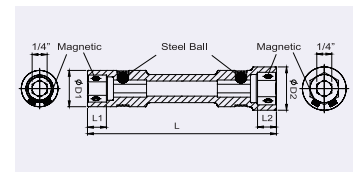

1/4" = 6.3mm Hex Shank Double end Power Bits

No.	 mm	 mm	D2 mm	D1 mm	L1 mm	L2 mm	L mm
69160008	10	8	15	13	6	5	70
69160010	12	10	18.5	15.5	8	8	80

With two magnets at the 6-point opening

Bit Through Sockets