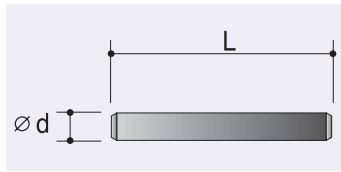

With Tube type magnetic

Pin & O-Ring

Pin & O-Ring

Impact Sockets

Locking Pin

O-Ring

Locking Pin

	Drive	Fits Socket Drive end Diameters	d	L	
size	inch	mm	mm	mm	No.
1.5 x 10	1/4"	13	1.5	10	69730010
1.5 x 11	1/4"	14	1.5	11	69730011
2.5 x 14	3/8"	19~21	2.5	14	69731014
2.5 x 16	3/8"	22~24	2.5	16	69731016
2.5 x 18	3/8"	24~26	2.5	18	69731018
2.5 x 22	3/8"	28~30	2.5	22	69731022
2.5 x 28	3/8"	32~34	2.5	28	69731028
3.0 x 18	1/2"	22	3	18	69732018
3.0 x 20	1/2"	24~28	3	20	69732020
3.0 x 25	1/2"	29~34	3	25	69732025
3.0 x 28	1/2"	35~38	3	28	69732028
3.0 x 38	1/2"	43~44	3	38	69732038
4.0 x 31	3/4"	36~41	4	31	69734031
4.0 x 35	3/4"	42~46	4	35	69734035
4.0 x 45	3/4"	51~57	4	45	69734045
4.0 x 53	3/4"	60~65	4	53	69734053
5.0 x 40	1"	48~52	5	40	69735040
5.0 x 45	1"	54~60	5	45	69735045
5.0 x 49	1"	62	5	49	69734049
6.0 x 75	1"	86	6	75	69735075
6.0 x 84	1"	95	6	84	69735084
6.0 x 75	1-1/2"	86	6	75	69735075
6.0 x 84	1-1/2"	95	6	84	69735084
6.0 x 116	1-1/2"	127	6	116	69735116
8.0 x 110	2-1/2"	127	8	110	69738110
8.0 x 139	2-1/2"	152	8	139	69738139