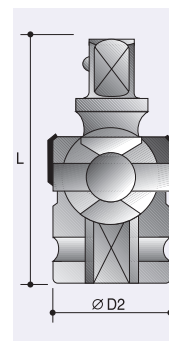

Impact Sockets

Universal Joints

		D2	L	Steel Ball Retainer	Pin Hole	Lock Pin Retainer
Female	Male	mm	mm	No.	No.	No.
1/4"	1/4"	16	43	64301008	64302008	64304008
3/8"	3/8"	24	50	64311012	64312012	64314012
1/2"	1/2"	32	60	64321016	64322016	64324016
3/4"	3/4"	44	90	6434A024	6434B024	6434C024
1"	1"	54	110	6435A100	6435B100	6435C100

Universal Joints - Thin Wall

		D2	L	Steel Ball Retainer	Pin Hole	Lock Pin Retainer
Female	Male	mm	mm	No.	No.	No.
3/8"	3/8"	18	47	6431T012	x	x
1/2"	1/2"	28	60	6432D016	6432E016	6432F016
1/2"	1/2"	24	60	6432T016	x	x

		D2	L	Steel Ball Retainer	Pin Hole
Female	Male	mm	mm	No.	No.
1-1/2"	1-1/2"	86	182	64161116	64162116
2-1/2"	2-1/2"	152	248	x	64382216

Universal Joints - Heavy Duty

		D2	L	Steel Ball Retainer	Pin Hole	Lock Pin Retainer
Female	Male	mm	mm	No.	No.	No.
1"	1"	58	118	6445A100	6445B100	6445C100

Universal Joints

		D2	L	Lock Button
Female	Male	mm	mm	No.
#5	#5	62	185	67759005