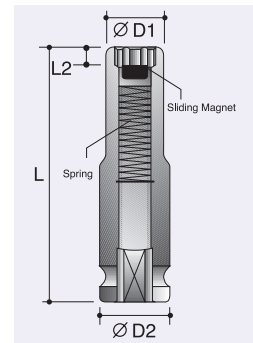

6-Point Sockets - Deep - With Slide Magnetic

Surface Drive Impact Sockets

6-Point Sockets - With Magnetic

6-Point Sockets - Deep - With Slide Magnetic

□ 1/4" Dr.,

	D2	D1	L2	L			D2	D1	L2	L	
size	mm	mm	mm	mm	No.	size	mm	mm	mm	mm	No.
3/16"	13	8.5	3	23	6340Q006	3/16"	13	8.5	6	50	6340S006
7/32"	13	9.5	3	23	6340Q007	7/32"	13	9.5	6	50	6340S007
1/4"	13	10.3	3	23	6340Q008	1/4"	13	10.3	7	50	6340S008
9/32"	13	11.3	3	23	6340Q009	9/32"	13	11.3	7	50	6340S009
5/16"	13	12.5	3	23	6340Q010	5/16"	13	12.5	9	50	6340S010
11/32"	13	13.8	4	23	6340Q011	11/32"	13	13.8	9	50	6340S011
3/8"	13	15	4	23	6340Q012	3/8"	13	15	9	50	6340S012
7/16"	13	16.3	5	23	6340Q014	7/16"	13	16.3	9	50	6340S014
1/2"	13	18.8	5	23	6340Q016	1/2"	13	18.8	9	50	6340S016
9/16"	13	20	6	23	6340Q018	9/16"	13	20	9	50	6340S018
5mm	13	8.8	3	23	6340P050	5mm	13	8.8	6	50	6340R050
5.5mm	13	9.5	3	23	6340P055	5.5mm	13	9.5	6	50	6340R055
6mm	13	10	3	23	6340P060	6mm	13	10	7	50	6340R060
7mm	13	11.3	3	23	6340P070	7mm	13	11.3	7	50	6340R070
8mm	13	12.5	3	23	6340P080	8mm	13	12.5	9	50	6340R080
9mm	13	13.8	4	23	6340P090	9mm	13	13.8	9	50	6340R090
10mm	13	15	4	23	6340P100	10mm	13	15	9	50	6340R100
11mm	13	16.3	5	23	6340P110	11mm	13	16.3	9	50	6340R110
12mm	13	17	5	23	6340P120	12mm	13	17	9	50	6340R120
13mm	13	18.8	5	23	6340P130	13mm	13	18.8	9	50	6340R130
14mm	13	20	6	23	6340P140	14mm	13	20	9	50	6340R140
15mm	13	21	6	23	6340P150	15mm	13	21	9	50	6340R150