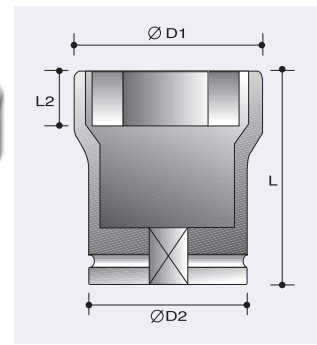

Deep

Thin Wall Deep

6-Point Truck Pinion Sockets

3/4" Dr.,

	D2	D1	L2	L	
size	mm	mm	mm	mm	No.
2"	58	67.5	26	105	6044N200
2-1/8"	60	71.5	26	105	6044N204
2-1/4"	64	76	26	105	6044N208
2-3/8"	67	80	26	105	6044N212
2-1/2"	70.5	83	26	105	6044N216
2-5/8"	73.5	87	26	105	6044N220
2-3/4"	77	91.5	26	105	6044N224
55mm	61	72.5	26	105	6054N055
65mm	71	84.5	26	105	6054N065