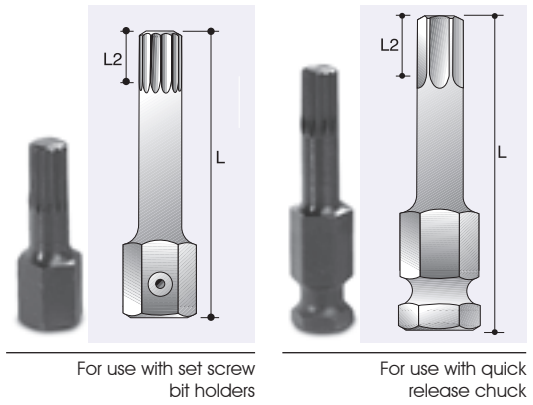

XZN - Triple Square

	L2	L	
size	mm	mm	No.
M12	11	80	698JH112
M14	11	80	698JH114
M16	13	80	698JH116
M18	13	80	698JH118

Internal Torx

	L2	L	
size	mm	mm	No.
T50	5	50	697LH050
T55	5.5	50	697LH055
T60	8	50	697LH060
T70	9.4	50	697LH070

Internal Torx

	L2	L	
size	mm	mm	No.
T50	5	80	697LH150
T55	5.5	80	697LH155
T60	8	80	697LH160
T70	9.4	80	697LH170

Hex Drivers

	L2	L	
size	mm	mm	No.
3/8"	20	50	697RH012
7/16"	20	50	697RH014
1/2"	20	50	697RH016
9/16"	20	50	697RH018
5/8"	20	50	697RH020
11/16"	20	50	697RH022
3/4"	20	50	697RH024
13/16"	20	50	697RH026
7/8"	20	50	697RH028
15/16"	20	50	697RH030
1"	20	50	697RH032
1-1/16"	20	50	697RH034
10mm	20	50	697RH510
11mm	20	50	697RH511
12mm	20	50	697RH512
13mm	20	50	697RH513
14mm	20	50	697RH514
15mm	20	50	697RH515
16mm	20	50	697RH516
17mm	20	50	697RH517
18mm	20	50	697RH518
19mm	20	50	697RH519
21mm	20	50	697RH521
22mm	20	50	697RH522
24mm	20	50	697RH524
26mm	20	50	697RH526
27mm	20	50	697RH527

Hex Drivers

	L2	L	
size	mm	mm	No.
3/8"	20	80	697RH112
7/16"	20	80	697RH114
1/2"	20	80	697RH116
9/16"	20	80	697RH118
5/8"	20	80	697RH120
11/16"	20	80	697RH122
3/4"	20	80	697RH124
13/16"	20	80	697RH126
7/8"	20	80	697RH128
15/16"	20	80	697RH130
1"	20	80	697RH132
1-1/16"	20	80	697RH134
10mm	20	80	697RH610
11mm	20	80	697RH611
12mm	20	80	697RH612
13mm	20	80	697RH613
14mm	20	80	697RH614
15mm	20	80	697RH615
16mm	20	80	697RH616
17mm	20	80	697RH617
18mm	20	80	697RH618
19mm	20	80<!-- <td-->697RH619	
21mm	20	80	697RH621
22mm	20	80	697RH622
24mm	20	80	697RH624
26mm	20	80	697RH626
27mm	20	80	697RH627

For use with set screw bit holders

For use with quick release chuck

XZN - Triple Square