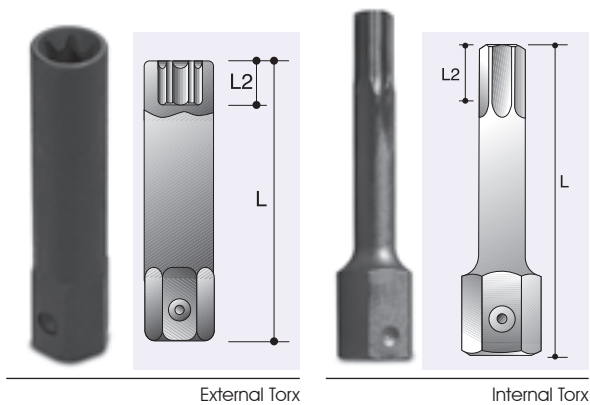

XZN - Triple Square						Hex Drivers					
	L2	L		L			L2	L		L	
size	mm	mm	No.	mm	No.	size	mm	mm	No.	mm	No.
M12	20	55	698JB012	107	698JB112	8mm	20	55	697RB208	107	697RB008
M14	20	55	698JB014	107	698JB114	10mm	20	55	697RB210	107	697RB010
M16	20	55	698JB016	107	698JB116	11mm	20	55	697RB211	107	697RB011
M18	20	55	698JB018	107	698JB118	12mm	20	55	697RB212	107	697RB012
External Torx						13mm	20	55	697RB213	107	697RB013
	D1	L				14mm	20	55	697RB214	107	697RB014
size	mm	mm	No.			15mm	20	55	697RB215	107	697RB015
E18	22.5	107	697RB118			16mm	20	55	697RB216	107	697RB016
E20	25	107	697RB120			17mm	20	55	697RB217	107	697RB017
E22	27.5	107	697RB122			18mm	20	55	697RB218	107	697RB018
E24	30	107	697RB124			19mm	20	55	697RB219	107	697RB019
Internal Torx						21mm	20	55	697RB221	107	697RB021
	L2	L		L		22mm	20	55	697RB222	107	697RB022
size	mm	mm	No.	mm	No.	24mm	20	55	697RB224	107	697RB024
T60	20	60	697LC060	107	697LB060	26mm	20	55	697RB226	107	697RB026
T70	20	60	697LC070	107	697LB070	27mm	20	55	697RB227	107	697RB027
T80	20	60	697LC080	107	697LB080	30mm	20	55	697RB230	107	697RB030
T90	20	60	697LC090	107	697LB090	32mm	20	55	697RB232	107	697RB032
T100	20	60	697LC100	107	697LB100	3/8"	20	55	697RB312	107	697RB412
						7/16"	20	55	697RB314	107	697RB414
						1/2"	20	55	697RB316	107	697RB416
						9/16"	20	55	697RB318	107	697RB418
						5/8"	20	55	697RB320	107	697RB420
						11/16"	20	55	697RB322	107	697RB422
						3/4"	20	55	697RB324	107	697RB424
						13/16"	20	55	697RB326	107	697RB426
						7/8"	20	55	697RB328	107	697RB428
						15/16"	20	55	697RB330	107	697RB430
						1"	20	55	697RB332	107	697RB432
						1-1/16"	20	55	697RB334	107	697RB434
						1-1/8"	20	55	697RB336	107	697RB436
						1-3/16"	20	55	697RB338	107	697RB438
						1-1/4"	20	55	697RB340	107	697RB440

Internal Torx