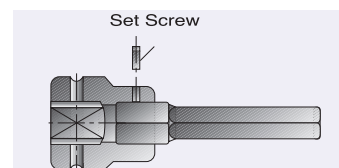

11mm - 7/16" Hex Drive Bits

For use with set screw bit holders

XZN - Triple Square				Hex Drivers			
size	L2 mm	L mm	No.	size	L2 mm	L mm	No.
M4	5	35	698JG004	1/4"	6	35	697RG008
M5	7	35	698JG005	5/16"	8	35	697RG010
M6	7	35	698JG006	3/8"	10	35	697RG012
M8	9	35	698JG008	7/16"	10	35	697RG014
M10	9	35	698JG010	1/2"	10	35	697RG016
M12	11	35	698JG012	9/16"	10	35	697RG018
M14	11	35	698JG014	5/8"	10	35	697RG020
M16	13	35	698JG016	11/16"	10	35	697RG022
Internal Torx				3/4"	10	35	697RG024
size	L2 mm	L mm	No.	3mm	4	35	697RG503
T30	3.8	35	697LG030	4mm	4	35	697RG504
T40	3.8	35	697LG040	5mm	6	35	697RG505
T45	4.3	35	697LG045	6mm	6	35	697RG506
T50	5	35	697LG050	7mm	8	35	697RG507
T55	5.5	35	697LG055	8mm	8	35	697RG508
T60	8	35	697LG060	9mm	10	35	697RG509
				10mm	10	35	697RG510
				11mm	10	35	697RG511
				12mm	10	35	697RG512
				13mm	10	35	697RG513
				14mm	10	35	697RG514
				15mm	10	35	697RG515
				16mm	10	35	697RG516
				17mm	10	35	697RG517