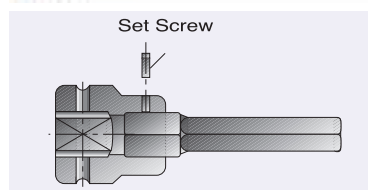

Torx® is a trademark of Textron