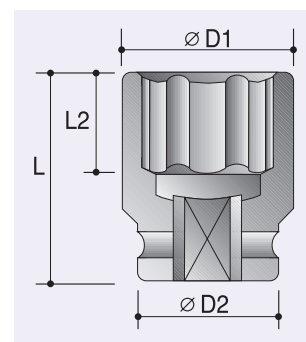

Surface Drive Impact Sockets

6-Point Sockets

6-Point Sockets - Deep

□ 1/4" Dr.,

	D2	D1	L2	L	No.		D2	D1	L2	L	No.
size	mm	mm	mm	mm		size	mm	mm	mm	mm	
3/16"	13	8.5	5	23	63400006	3/16"	13	8.5	6	50	63402006
7/32"	13	9.5	5	23	63400007	7/32"	13	9.5	6	50	63402007
1/4"	13	10.3	6	23	63400008	1/4"	13	10.3	7	50	63402008
9/32"	13	11.3	6	23	63400009	9/32"	13	11.3	7	50	63402009
5/16"	13	12.5	7	23	63400010	5/16"	13	12.5	9	50	63402010
11/32"	13	13.8	7	23	63400011	11/32"	13	13.8	9	50	63402011
3/8"	13	15	7	23	63400012	3/8"	13	15	9	50	63402012
7/16"	13	16.3	8	23	63400014	7/16"	13	16.3	9	50	63402014
1/2"	13	18.8	8	23	63400016	1/2"	13	18.8	9	50	63402016
9/16"	13	20	8	23	63400018	9/16"	13	20	9	50	63402018
4mm	13	7.6	4	23	63405040	4mm	13	7.6	4	50	63407040
4.5mm	13	8.2	5	23	63405045	4.5mm	13	8.2	6	50	63407045
5mm	13	8.8	5	23	63405050	5mm	13	8.8	6	50	63407050
5.5mm	13	9.5	5	23	63405055	5.5mm	13	9.5	6	50	63407055
6mm	13	10	6	23	63405060	6mm	13	10	7	50	63407060
7mm	13	11.3	6	23	63405070	7mm	13	11.3	7	50	63407070
8mm	13	12.5	7	23	63405080	8mm	13	12.5	9	50	63407080
9mm	13	13.8	7	23	63405090	9mm	13	13.8	9	50	63407090
10mm	13	15	7	23	63405100	10mm	13	15	9	50	63407100
11mm	13	16.3	8	23	63405110	11mm	13	16.3	9	50	63407110
12mm	13	17	8	23	63405120	12mm	13	17	9	50	63407120
13mm	13	18.8	8	23	63405130	13mm	13	18.8	9	50	63407130
14mm	13	20	8	23	63405140	14mm	13	20	9	50	63407140
15mm	13	21	8	23	63405150	15mm	13	21	9	50	63407150