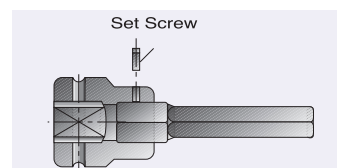

Torx® is a trademark of Textron