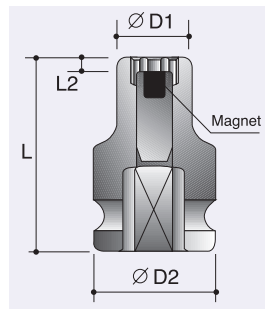

6-Point Sockets - With Magnetic