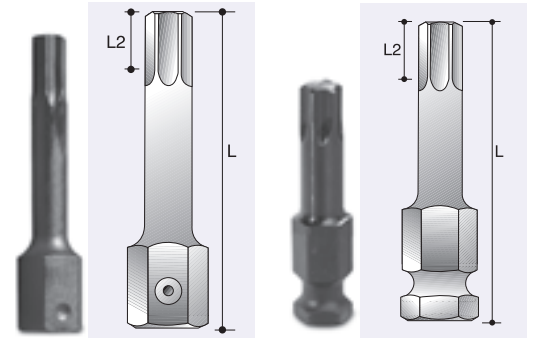

For use with set screw bit holders

For use with quick release chuck

Internal Torx