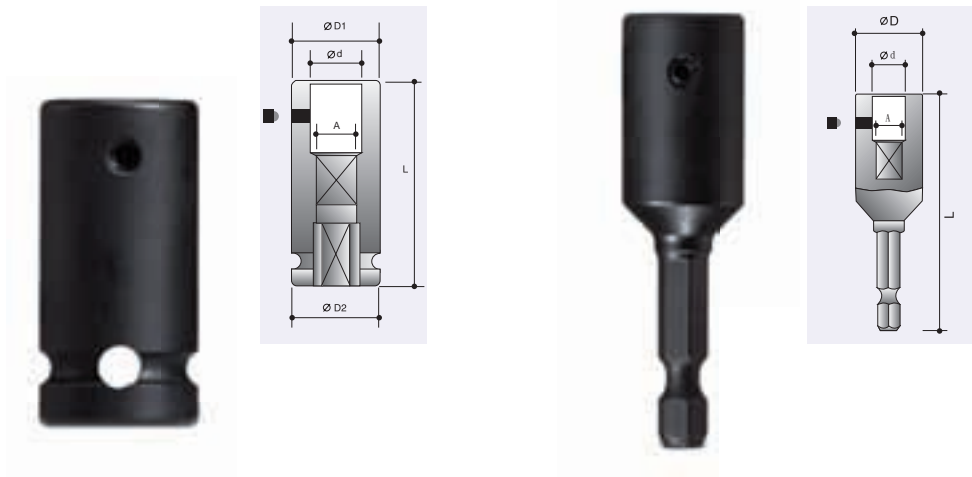

Impact Sockets

Tap Holding Sockets

3/8" Dr.,

TAP Size	A	d	D2	D1	L	No.	A	d	D2	D1	L	No.
	inch	inch	mm	mm	mm		mm	mm	mm	mm	mm	
#10	0.152	0.194	19	19	38	6321A001	3.4	4.5	19	19	38	6321B001
1/4"	0.191	0.255	19	19	40	6321A002	4.9	6	19	19	38	6321B002
5/16"	0.238	0.318	19	19	43	6321A003	5.5	7	19	19	40	6321B003
7/16"	0.242	0.323	19	19	43	6321A004	6.2	8	19	19	40	6321B004
1/2"	0.275	0.367	19	19	43	6321A005	7	9	19	19	43	6321B005
3/8"	0.286	0.391	19	19	45	6321A006	8	10	19	19	45	6321B006
5/8"	0.360	0.480	22	22	48	6321A007	9	11	19	19	45	6321B007
3/4"	0.442	0.590	25	25	55	6321A008	9	12	22	22	45	6321B008
							11	14	22	22	45	6321B009

1/2" Dr.,

TAP Size	A	d	D2	D1	L	No.	A	d	D2	D1	L	No.
	inch	inch	mm	mm	mm		mm	mm	mm	mm	mm	
1/4"	0.191	0.255	22	22	45	6322A001	3.4	4.5	22	22	40	6322B001
5/16"	0.238	0.318	22	22	45	6322A002	4.9	6	22	22	45	6322B002
7/16"	0.242	0.323	22	22	45	6322A003	5.5	7	22	22	45	6322B003
1/2"	0.275	0.367	22	22	45	6322A004	6.2	8	22	22	45	6322B004
3/8"	0.286	0.391	22	22	45	6322A005	7	9	22	22	45	6322B005
5/8"	0.360	0.480	22	22	50	6322A006	8	10	22	22	45	6322B006
3/4"	0.442	0.590	25	25	58	6322A007	9	11	22	22	50	6322B007
							9	12	22	22	50	6322B008
							11	14	22	22	52	6322B009

1/4" Male Hex Dr.,

TAP Size	A	d	D	L	No.	A	d	D	L	No.
	inch	inch	mm	mm		mm	mm	mm	mm	
1/4"	0.191	0.255	15	55	63A60001	3.4	4.5	14	55	63A65001
5/16"	0.238	0.318	17	60	63A60002	4.9	6	15	55	63A65002
7/16"	0.242	0.323	17	60	63A60003	5.5	7	16	55	63A65003
1/2"	0.275	0.367	18	70	63A60004	6.2	8	17	60	63A65004
3/8"	0.286	0.391	19	70	63A60005	7	9	18	70	63A65005
5/8"	0.360	0.480	21	70	63A60006	8	10	19	70	63A65006
3/4"	0.442	0.590	24	75	63A60007	9	11	20	70	63A65007
						9	12	21	70	63A65008
						11	14	23	75	63A65009