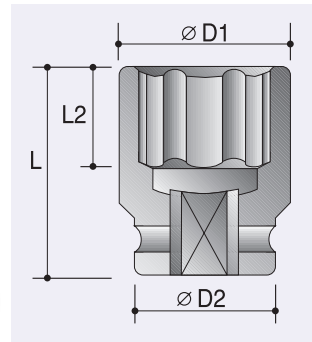

4-Point Sockets

6-Point Budd Wheel Sockets - Control Depth Hex

#5 Spline Dr.,

size	D2	D1	L2	L	No.
1-1/2"	60	60	14	102	67040116
1-1/2"	60	60	50	103	67041116
1-1/2"	60	60	22	105	67042116