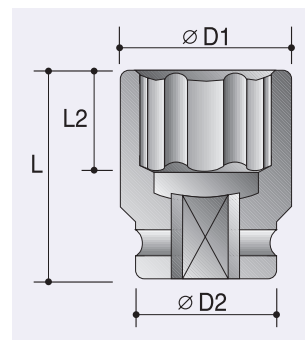

6-Point Sockets- Deep

6-Point Sockets

6-Point Sockets - Deep

1/4" Dr.,								
	D2	D1	L2	L		L2	L	
size	mm	mm	mm	mm	No.	mm	mm	No.
3/16"	13	8.5	5	23	60400006	6	50	60402006
7/32"	13	9.5	5	23	60400007	6	50	60402007
1/4"	13	10.3	6	23	60400008	7	50	60402008
9/32"	13	11.3	6	23	60400009	7	50	60402009
5/16"	13	12.5	7	23	60400010	9	50	60402010
11/32"	13	13.8	7	23	60400011	9	50	60402011
3/8"	13	15	7	23	60400012	9	50	60402012
7/16"	13	16.3	8	23	60400014	9	50	60402014
1/2"	13	18.8	8	23	60400016	9	50	60402016
9/16"	13	20	8	23	60400018	9	50	60402018
4mm	13	7.6	4	23	60500040	4	50	60502040
4.5mm	13	8.2	5	23	60500045	6	50	60502045
5mm	13	8.8	5	23	60500050	6	50	60502050
5.5mm	13	9.5	5	23	60500055	6	50	60502055
6mm	13	10	6	23	60500060	7	50	60502060
7mm	13	11.3	6	23	60500070	7	50	60502070
8mm	13	12.5	7	23	60500080	9	50	60502080
9mm	13	13.8	7	23	60500090	9	50	60502090
10mm	13	15	7	23	60500100	9	50	60502100
11mm	13	16.3	8	23	60500110	9	50	60502110
12mm	13	17	8	23	60500120	9	50	60502120
13mm	13	18.8	8	23	60500130	9	50	60502130
14mm	13	20	8	23	60500140	9	50	60502140
15mm	13	21	8	23	60500150	9	50	60502150