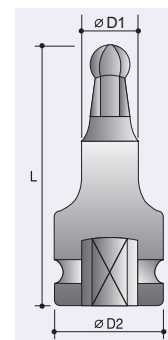

Impact Sockets

Ball Hex Drivers

□ 3/8" Dr.,					□ 1/2" Dr.,				
	D2	D1	L			D2	D1	L	
size	mm	mm	mm	No.	size	mm	mm	mm	No.
3/16"	19	5.7	50	6481F006	3/16"	25	5.7	75	6482G006
7/32"	19	6.6	50	6481F007	7/32"	25	6.6	75	6482G007
1/4"	19	7.5	50	6481F008	1/4"	25	7.5	75	6482G008
9/32"	19	8.5	50	6481F009	9/32"	25	8.5	75	6482G009
5/16"	19	9.4	50	6481F010	5/16"	25	9.4	75	6482G010
3/8"	19	11.2	50	6481F012	3/8"	25	11.2	75	6482G012
7/16"	19	13	50	6481F014	7/16"	25	13	75	6482G014
1/2"	19	14.9	50	6481F016	1/2"	25	14.9	75	6482G016
9/16"	19	16.7	50	6481F018	9/16"	25	16.7	75	6482G018
5/8"	19	18.5	50	6481F020	5/8"	25	18.5	75	6482G020
4mm	19	4.8	50	6481Q004	11/16"	25	20.4	75	6482G022
5mm	19	6	50	6481Q005	3/4"	25	20.4	75	6482G024
6mm	19	7.1	50	6481Q006	13/16"	30	24	75	6482G026
7mm	19	8.3	50	6481Q007	7/8"	30	25.8	75	6482G028
8mm	19	9.5	50	6481Q008	15/16"	30	27.7	75	6482G030
9mm	19	10.6	50	6481Q009	1"	30	30	75	6482G100
10mm	19	11.8	50	6481Q010	4mm	25	4.8	75	6482N004
11mm	19	12.9	50	6481Q011	5mm	25	6	75	6482N005
12mm	19	14	50	6481Q012	6mm	25	7.1	75	6482N006
13mm	19	15.2	50	6481Q013	7mm	25	8.3	75	6482N007
14mm	19	16.4	50	6481Q014	8mm	25	9.5	75	6482N008
15mm	19	17.5	50	6481Q015	9mm	25	10.6	75	6482N009
16mm	19	18.7	50	6481Q016	10mm	25	11.8	75	6482N010
					11mm	25	12.9	75	6482N011
					12mm	25	14	75	6482N012
					13mm	25	15.2	75	6482N013
					14mm	25	16.4	75	6482N014
					15mm	25	17.5	75	6482N015
					16mm	25	18.7	75	6482N016
					17mm	25	19.8	75	6482N017
					18mm	25	20.4	75	6482N018
					19mm	25	20.4	75	6482N019
					20mm	30	23.3	75	6482N020
					21mm	30	24.4	75	6482N021
					22mm	30	25.6	75	6482N022
					23mm	30	26.7	75	6482N023
					24mm	30	27.9	75	6482N024