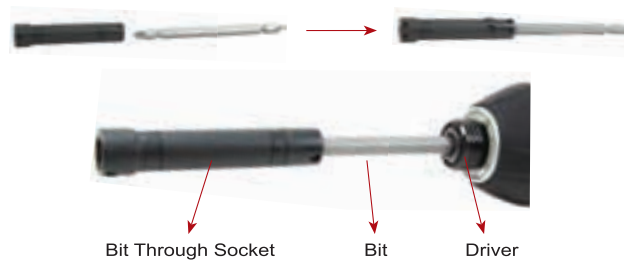

1/4" = 6.3mm Hex Shank Double end Power Bits

No.	 mm	 mm	D2 mm	D1 mm	L1 mm	L2 mm	L mm
69160008	10	8	15	13	6	5	70
69160010	12	10	18.5	15.5	8	8	80

With two magnets at the 6-point opening

Bit Through Sockets