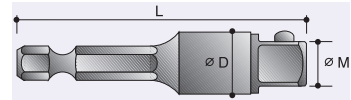

Male Square - Lock Pin Retainer.

Male Square - Steel Ball Retainer.

Hex Drive Extensions

1/4" Male Square - Lock Pin Retainer.

M	H	D	L	
		mm	mm	No.
1/4"	7mm	9	75	69309075

1/4" Male Square - Lock Pin Retainer.