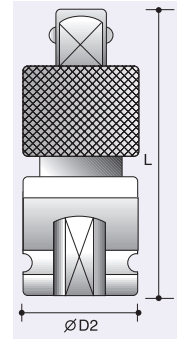

25

Quick Change Adapters

Quick Change Adapters - 1/4" / 3/8" / 1/2" 3/4" / 1" Dr.,

Quick-Change Adapters

Male end with Steel Ball Retainer

Female	Male	D2 mm	L mm	No.
1/4"	3/8"	13	42	69110C12
3/8"	1/4"	20	38	69111C08
3/8"	1/4"	20	75	69111C18
3/8"	1/4"	20	100	69111C28
3/8"	1/4"	20	125	69111C38
3/8"	1/4"	20	150	69111C48
3/8"	1/4"	20	200	69111C58
3/8"	1/4"	20	250	69111C68
3/8"	1/4"	20	300	69111C78
3/8"	1/2"	22	60	69111C16
1/2"	3/8"	25	54	69112C12
1/2"	3/8"	25	100	69112C22
1/2"	3/8"	25	125	69112C32
1/2"	3/8"	25	150	69112C42
1/2"	3/8"	25	175	69112C52
1/2"	3/8"	25	200	69112C62
1/2"	3/8"	25	250	69112C72
1/2"	3/8"	25	300	69112C82
1/2"	3/4"	30	75	69112C24
3/4"	1/2"	44	70	69114C16
3/4"	1/2"	44	125	69114C26
3/4"	1/2"	44	150	69114C36
3/4"	1/2"	44	200	69114C46
3/4"	1/2"	44	250	69114C56
3/4"	1/2"	44	300	69114C66
3/4"	1/2"	44	400	69114C76
3/4"	1"	44	95	69114C32
1"	3/4"	54	90	69115C24
1"	3/4"	54	150	69115C34
1"	3/4"	54	200	69115C44
1"	3/4"	54	250	69115C54
1"	3/4"	54	300	69115C64
1"	3/4"	54	350	69115C74
1"	3/4"	54	400	69115C84