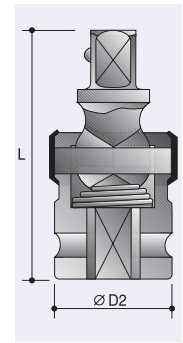

Impact Sockets

Universal Joints

		D2	L	Steel Ball Retainer	Pin Hole	Lock Pin Retainer
Female	Male	mm	mm	No.	No.	No.
1/4"	1/4"	16	43	64301008	64302008	64304008
3/8"	3/8"	24	50	64311012	64312012	64314012
1/2"	1/2"	32	60	64321016	64322016	64324016
3/4"	3/4"	44	90	6434A024	6434B024	6434C024
1"	1"	54	110	6435A100	6435B100	6435C100

Steel Ball Retainer   Pin Hole   Lock Pin Retainer