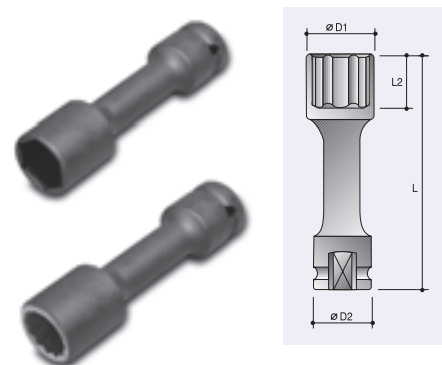

Wheel Nut Impact Socket

1/2" Dr.,						
size	D2	D1	L2	L	6-Point No.	12-Point No.
14mm	25	21	17	110	x	63928014
17mm	25	24	20	110	61127017	63928017
19mm	25	26	21	110	61127019	63928019
21mm	25	27.5	23	110	61127021	63928021
22mm	25	29.5	24	110	61127022	63928022

Wheel Nut Impact Socket

6-Point, Wheel Nut Impact Socket

With Plastic Stop					
1/2" Dr.,					
size	D2	D1	L2	L	No.
17mm	25	24	12	105	61128017
19mm	25	26	13	105	61128019
21mm	25	27.5	15	105	61128021
22mm	25	29.5	16	105	61128022