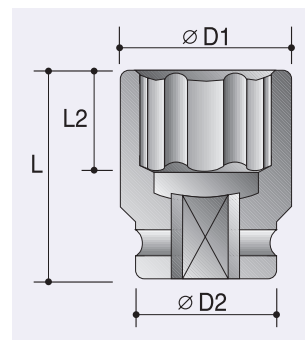

Impact Sockets

6-Point Sockets - Thin Wall

1/2" Dr.,

size	D2 mm	D1 mm	L2 mm	L mm	No.	size	D2 mm	D1 mm	L2 mm	L mm	No.
5/16"	25	13	6	38	61020010	8mm	25	13	6	38	61120008
3/8"	25	15	6	38	61020012	9mm	25	14.5	6	38	61120009
7/16"	25	17	8	38	61020014	10mm	25	15.5	7	38	61120010
1/2"	25	18.7	9	38	61020016	11mm	25	16.7	8	38	61120011
9/16"	25	21	11	38	61020018	12mm	25	18	9	38	61120012
5/8"	28	23	11	38	61020020	13mm	25	19.2	9	38	61120013
11/16"	30	24.5	11	38	61020022	14mm	25	21	11	38	61120014
3/4"	30	26	13	38	61020024	15mm	30	21.7	11	38	61120015
13/16"	30	28	15	38	61020026	16mm	30	23	11	38	61120016
7/8"	30	30	15	38	61020028	17mm	30	24	11	38	61120017
15/16"	30	32	18	45	61020030	18mm	30	25	13	38	61120018
1"	30	34	18	50	61020100	19mm	30	26	13	38	61120019
1-1/16"	30	36	19	50	61020102	21mm	30	28	15	38	61120021
1-1/8"	30	38	19	50	61020104	22mm	30	29.5	15	38	61120022
1-3/16"	30	40	21	50	61020106	23mm	30	30.5	15	38	61120023
1-1/4"	30	42	22	50	61020108	24mm	30	32	18	45	61120024
						26mm	30	35	18	50	61120026
						27mm	30	36	19	50	61120027
						30mm	30	40	21	50	61120030
						32mm	30	42	22	50	61120032
						33mm	30	43.5	24	50	61120033
						34mm	30	44.5	24	50	61120034
						35mm	30	46	24	50	61120035
						36mm	30	47	24	50	61120036
						38mm	38	49.5	24	50	61120038
						39mm	44	50.5	24	60	61120039
						40mm	44	52	24	60	61120040
						41mm	44	53	27	60	61120041
						46mm	44	59	30	70	61120046