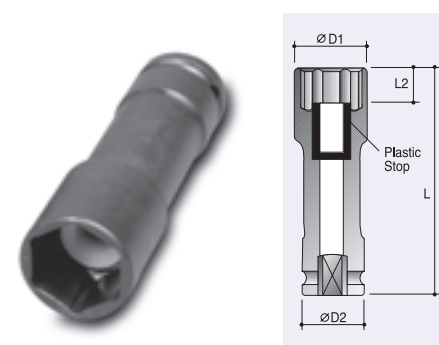

6-Point, Wheel Nut Impact Socket - With Plastic Stop

6-Point, Wheel Nut Impact Socket

With Plastic Sleeve & Stop					
1/2" Dr.,					
size	D2	D1	L2	L	No.
15mm - White	30	24	14	80	61126015
17mm - Blue	30	27	14	85	61126017
19mm - Yellow	30	29	15	85	61126019
21mm - Red	30	31	17	85	61126021
22mm - Green	30	32.5	18	85	61126022
17mm - Blue	25	27	24	130	6112J017
19mm - Yellow	30	29	24	130	6112J019
21mm - Red	30	31	24	130	6112J021
22mm - Green	30	32.5	24	130	6112J022
1 1/16" - Blue	25	27	24	130	6112J522
3/4" - Yellow	30	29	24	130	6112J524
13/16" - Red	30	31	24	130	6112J526
7/8" - Green	30	32.5	24	130	6112J528