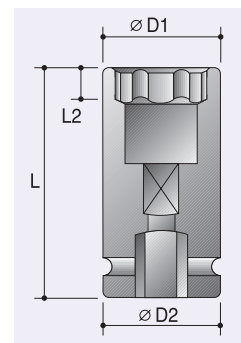

Combination Budd Wheel Sockets

3/4" Dr.,

	D2	D1	L2	L	
size	mm	mm	mm	mm	No.
1-1/2" x 13/16" Sq.	57	57	14	97	61640116
32mm x 17mm Sq.	52	50	12	90	61740032
35mm x 17mm Sq.	52	54	13	90	61740035
38mm x 20mm Sq.	54	56	14	95	61740038
41mm x 21mm Sq.	54	58	14	97	61740041
41mm x 19mm Sq.	54	56	14	95	61745041
41mm x 20mm Sq.	54	57	14	95	61746041

Combination Budd Wheel Sockets